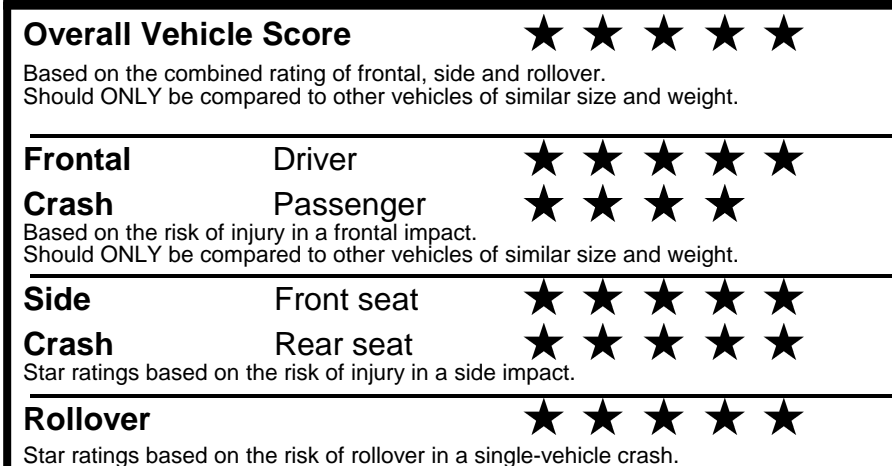

fueleconomy.gov
 Calculate personalized estimates and compare vehicles

Smartphone QR Code

GOVERNMENT 5-STAR SAFETY RATINGS

PARTS CONTENT INFORMATION

FOR VEHICLES IN THIS CAR LINE U.S./CANADIAN PARTS CONTENT: 20 %