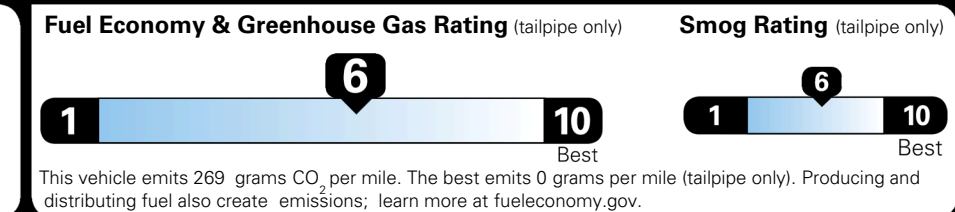

Included
 Included
 Included
 Included
 Included
 Included

ADDITIONAL INSTALLED EQUIPMENT:
 (In addition to or in place of standard features)
 Snow White Pearl Paint

\$395.00

MSRP INCLUDING OPTIONS \$ 23,785.00

INLAND FREIGHT AND HANDLING \$ 1,245.00

TOTAL MANUFACTURER'S SUGGESTED RETAIL PRICE ▶ \$ 25,030.00

*Additional terms and conditions apply.
 **Kia Connect may be currently unavailable for some Model Year 2022 and newer vehicles sold or purchased in Massachusetts; please see owners.kia.com for more information.
 NOTE: When you purchase this vehicle, Kia America, Inc. collects personal information you provide to the dealership. For information on our collection and use of personal information and your rights, please see our Privacy Policy on www.kia.com.

EPA DOT Fuel Economy and Environment

Gasoline Vehicle

You save \$1,000
 in fuel costs over 5 years compared to the average new vehicle.

Annual fuel cost \$1,500

Actual results will vary for many reasons, including driving conditions and how you drive and maintain your vehicle. The average new vehicle gets 29 MPG and costs \$8,500 to fuel over 5 years. Cost estimates are based on 15,000 miles per year at \$ 3.30 per gallon. MPGe is miles per gasoline gallon equivalent. Vehicle emissions are a significant cause of climate change and smog.