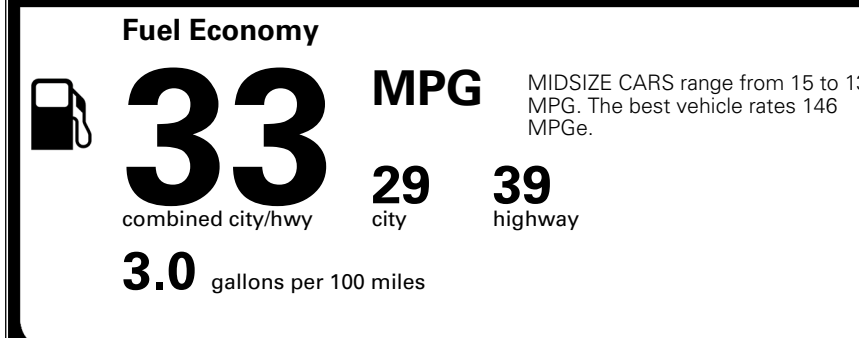

INLAND FREIGHT AND HANDLING \$ 1,245.00

TOTAL MANUFACTURER'S SUGGESTED RETAIL PRICE ▶ \$ 25,030.00

*Additional terms and conditions apply.
 **Kia Connect may be currently unavailable for some Model Year 2022 and newer vehicles sold or purchased in Massachusetts; please see owners.kia.com for more information.
 NOTE: When you purchase this vehicle, Kia America, Inc. collects personal information you provide to the dealership. For information on our collection and use of personal information and your rights, please see our Privacy Policy on www.kia.com.

EPA DOT Fuel Economy and Environment

Gasoline Vehicle

You save \$1,000
 in fuel costs over 5 years compared to the average new vehicle.

Annual fuel cost \$1,500

Actual results will vary for many reasons, including driving conditions and how you drive and maintain your vehicle. The average new vehicle gets 29 MPG and costs \$8,500 to fuel over 5 years. Cost estimates are based on 15,000 miles per year at \$ 3.30 per gallon. MPGe is miles per gasoline gallon equivalent. Vehicle emissions are a significant cause of climate change and smog.