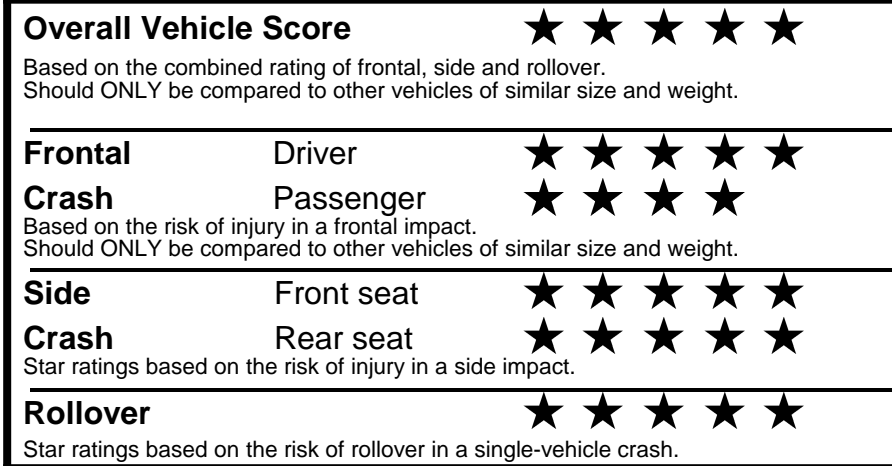

fueleconomy.gov
 Calculate personalized estimates and compare vehicles

Smartphone QR Code

GOVERNMENT 5-STAR SAFETY RATINGS

PARTS CONTENT INFORMATION

FOR VEHICLES IN THIS CAR LINE U.S./CANADIAN PARTS CONTENT: 20 %