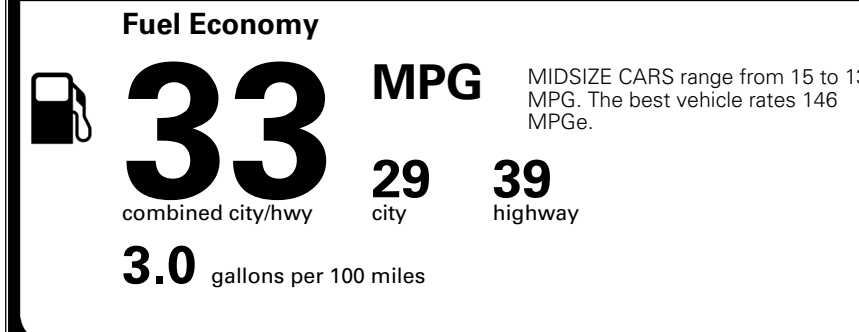

EPA DOT Fuel Economy and Environment

Gasoline Vehicle

You save \$1,000
 in fuel costs over 5 years compared to the average new vehicle.

Annual fuel cost \$1,500

Actual results will vary for many reasons, including driving conditions and how you drive and maintain your vehicle. The average new vehicle gets 29 MPG and costs \$8,500 to fuel over 5 years. Cost estimates are based on 15,000 miles per year at \$ 3.30 per gallon. MPGe is miles per gasoline gallon equivalent. Vehicle emissions are a significant cause of climate change and smog.