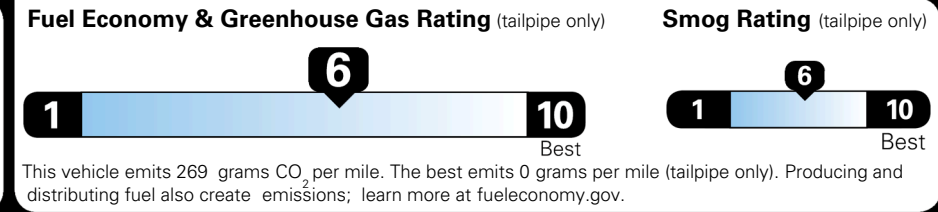

EPA DOT Fuel Economy and Environment

Gasoline Vehicle

You save \$1,000
 in fuel costs over 5 years compared to the average new vehicle.

Annual fuel cost \$1,500

Actual results will vary for many reasons, including driving conditions and how you drive and maintain your vehicle. The average new vehicle gets 29 MPG and costs \$8,500 to fuel over 5 years. Cost estimates are based on 15,000 miles per year at \$ 3.30 per gallon. MPGe is miles per gasoline gallon equivalent. Vehicle emissions are a significant cause of climate change and smog.