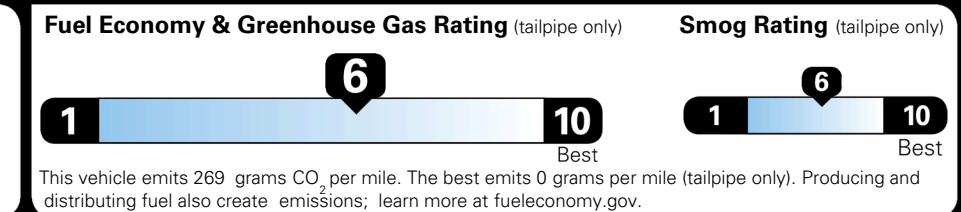

TOTAL ADDITIONAL WEIGHT:

EPA DOT Fuel Economy and Environment

Gasoline Vehicle

You save \$1,000
 in fuel costs over 5 years compared to the average new vehicle.

Annual fuel cost \$1,500

Actual results will vary for many reasons, including driving conditions and how you drive and maintain your vehicle. The average new vehicle gets 29 MPG and costs \$8,500 to fuel over 5 years. Cost estimates are based on 15,000 miles per year at \$ 3.30 per gallon. MPGe is miles per gasoline gallon equivalent. Vehicle emissions are a significant cause of climate change and smog.