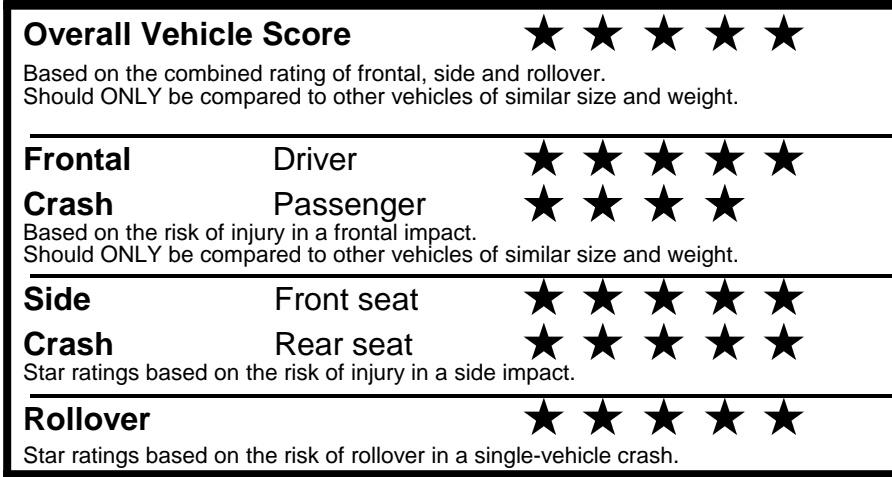

fueleconomy.gov
 Calculate personalized estimates and compare vehicles

Smartphone QR Code

GOVERNMENT 5-STAR SAFETY RATINGS

PARTS CONTENT INFORMATION

FOR VEHICLES IN THIS CAR LINE U.S./CANADIAN PARTS CONTENT: 20 %