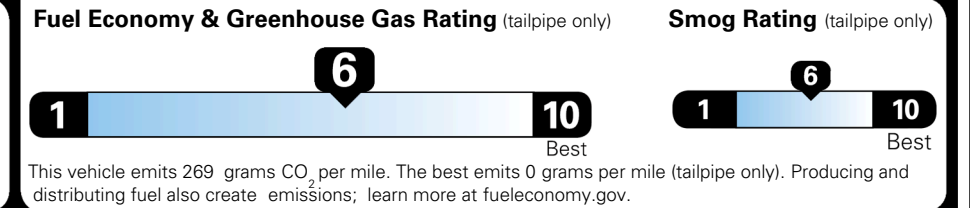

Actual results will vary for many reasons, including driving conditions and how you drive and maintain your vehicle. The average new vehicle gets 29 MPG and costs $8,500 to fuel over 5 years. Cost estimates are based on 15,000 miles per year at $ 3.30 per gallon. MPGe is miles per gasoline gallon equivalent. Vehicle emissions are a significant cause of climate change and smog.

fueleconomy.gov

Calculate personalized estimates and compare vehicles

GOVERNMENT 5-STAR SAFETY RATINGS

Overall Vehicle Score ★★★★★
Based on the combined rating of frontal, side and rollover. Should ONLY be compared to other vehicles of similar size and weight.

Frontal Crash Driver ★★★★★ Passenger ★★★★★
Based on the risk of injury in a frontal impact. Should ONLY be compared to other vehicles of similar size and weight.

Side Crash Front seat ★★★★★ Rear seat ★★★★★
Star ratings based on the risk of injury in a side impact.

Rollover ★★★★★
Star ratings based on the risk of rollover in a single-vehicle crash.

Star ratings range from 1 to 5 stars (★★★★★) with 5 being the highest. Source: National Highway Traffic Safety Administration (NHTSA). www.safercar.gov or 1-888-327-4236

Manufacturer's suggested retail price includes Manufacturer's recommended pre-delivery service. License and title fees, state and local taxes and other dealer installed options and accessories are not included in the manufacturer's suggested retail price.

PARTS CONTENT INFORMATION

FOR VEHICLES IN THIS CAR LINE U.S./CANADIAN PARTS CONTENT: 20 %

MAJOR SOURCES OF FOREIGN PARTS:
MEXICO: 45%
KOREA: 30%

NOTE: PARTS CONTENT DOES NOT INCLUDE FINAL ASSEMBLY, DISTRIBUTION, OR OTHER NON-PARTS COSTS.

FOR THIS VEHICLE FINAL ASSEMBLY POINT: PESQUERIA, NL, MEXICO

COUNTRY OF ORIGIN ENGINE (MOTOR): USA
TRANSMISSION: MEXICO