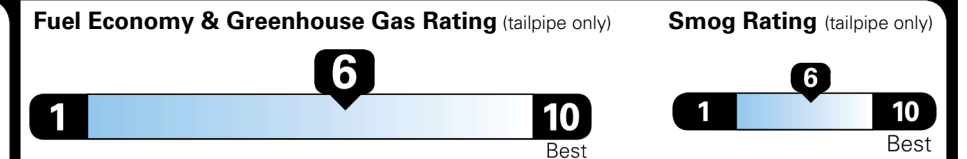

This vehicle emits 269 grams CO₂ per mile. The best emits 0 grams per mile (tailpipe only). Producing and distributing fuel also create emissions; learn more at fueleconomy.gov.

Actual results will vary for many reasons, including driving conditions and how you drive and maintain your vehicle. The average new vehicle gets 29 MPG and costs $8,500 to fuel over 5 years. Cost estimates are based on 15,000 miles per year at $ 3.30 per gallon. MPGe is miles per gasoline gallon equivalent. Vehicle emissions are a significant cause of climate change and smog.

fueleconomy.gov

Calculate personalized estimates and compare vehicles

GOVERNMENT 5-STAR SAFETY RATINGS

Overall Vehicle Score ★★★★★

Based on the combined rating of frontal, side and rollover. Should ONLY be compared to other vehicles of similar size and weight.

Frontal Driver ★★★★★

Crash Passenger ★★★★★

Based on the risk of injury in a frontal impact. Should ONLY be compared to other vehicles of similar size and weight.

Side Front seat ★★★★★

Crash Rear seat ★★★★★

Star ratings based on the risk of injury in a side impact.

Rollover ★★★★★

Star ratings based on the risk of rollover in a single-vehicle crash.

Star ratings range from 1 to 5 stars (★★★★★) with 5 being the highest.

Source: National Highway Traffic Safety Administration (NHTSA).

www.safercar.gov or 1-888-327-4236

Manufacturer's suggested retail price includes Manufacturer's recommended pre-delivery service. License and title fees, state and local taxes and other dealer installed options and accessories are not included in the manufacturer's suggested retail price.

PARTS CONTENT INFORMATION

FOR VEHICLES IN THIS CAR LINE U.S./CANADIAN PARTS CONTENT: 20 %

MAJOR SOURCES OF FOREIGN PARTS:
MEXICO: 45%
KOREA: 30%

NOTE: PARTS CONTENT DOES NOT INCLUDE FINAL ASSEMBLY, DISTRIBUTION, OR OTHER NON-PARTS COSTS.

FOR THIS VEHICLE FINAL ASSEMBLY POINT: PESQUERIA, NL, MEXICO

COUNTRY OF ORIGIN ENGINE (MOTOR):

USA

TRANSMISSION: MEXICO