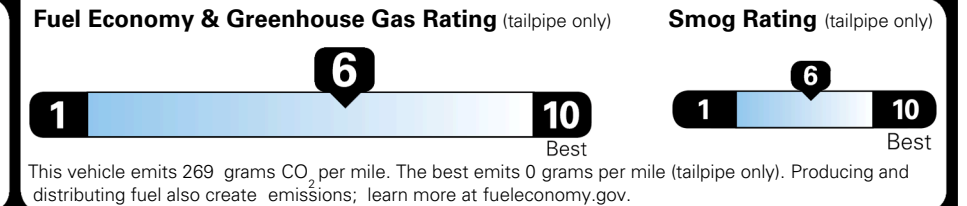

TOTAL MANUFACTURER'S SUGGESTED RETAIL PRICE ▶

\$ 29,025.00

EPA DOT Fuel Economy and Environment

Gasoline Vehicle

You save \$1,000
 in fuel costs
 over 5 years
 compared to the
 average new vehicle.

Annual fuel cost
\$1,500