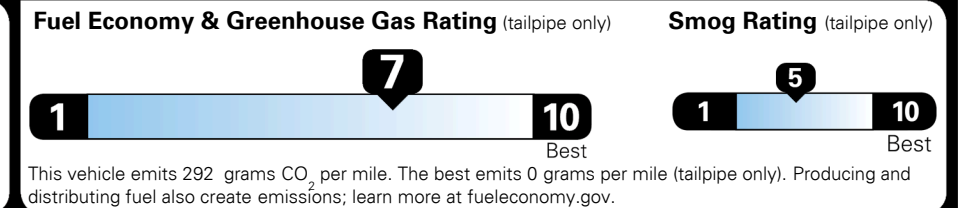

Actual results will vary for many reasons, including driving conditions and how you drive and maintain your vehicle. The average new vehicle gets 27 MPG and costs $6,500 to fuel over 5 years. Cost estimates are based on 15,000 miles per year at $ 2.35 per gallon. MPGe is miles per gasoline gallon equivalent. Vehicle emissions are a significant cause of climate change and smog.

fueleconomy.gov

Calculate personalized estimates and compare vehicles

GOVERNMENT 5-STAR SAFETY RATINGS

Overall Vehicle Score ★ ★ ★ ★ ★

Based on the combined rating of frontal, side and rollover. Should ONLY be compared to other vehicles of similar size and weight.

Frontal Driver ★ ★ ★ ★ ★

Crash Passenger ★ ★ ★ ★ ★

Based on the risk of injury in a frontal impact. Should ONLY be compared to other vehicles of similar size and weight.

Side Front seat ★ ★ ★ ★ ★

Crash Rear seat ★ ★ ★ ★ ★

Star ratings based on the risk of injury in a side impact.

Rollover ★ ★ ★ ★ ★

Star ratings based on the risk of rollover in a single-vehicle crash.

Star ratings range from 1 to 5 stars (★★★★★) with 5 being the highest.

Source: National Highway Traffic Safety Administration (NHTSA).

www.safercar.gov or 1-888-327-4236

Manufacturer's suggested retail price includes Manufacturer's recommended pre-delivery service. License and title fees, state and local taxes and other dealer installed options and accessories are not included in the manufacturer's suggested retail price.

PARTS CONTENT INFORMATION

FOR VEHICLES IN THIS CAR LINE U.S./CANADIAN PARTS CONTENT: 60 %

MAJOR SOURCES OF FOREIGN PARTS: KOREA: 30%

NOTE: PARTS CONTENT DOES NOT INCLUDE FINAL ASSEMBLY, DISTRIBUTION, OR OTHER NON-PARTS COSTS.

FOR THIS VEHICLE FINAL ASSEMBLY POINT: WEST POINT, GA, USA

COUNTRY OF ORIGIN

ENGINE (MOTOR): USA

TRANSMISSION: USA