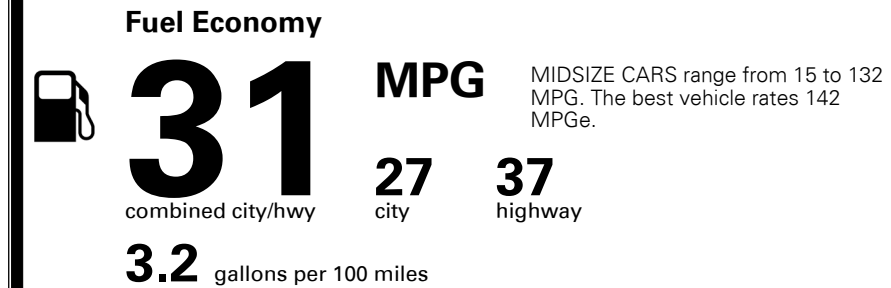

EPA DOT Fuel Economy and Environment

Gasoline Vehicle

You save $750
in fuel costs over 5 years compared to the average new vehicle.

Annual fuel cost
$1,150