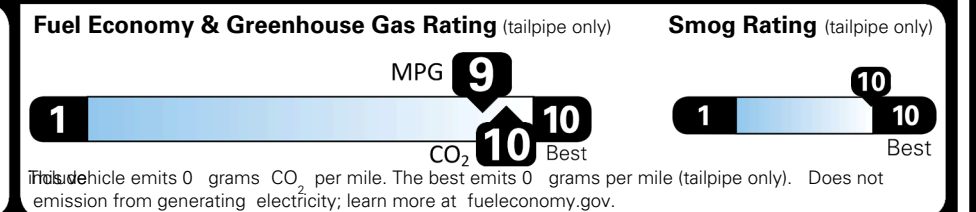

EPA DOT Fuel Economy and Environment

Electric Vehicle

You save \$4,000
 in fuel costs over 5 years compared to the average new vehicle.

Annual fuel cost \$900

Actual results will vary for many reasons, including driving conditions and how you drive and maintain your vehicle. The average new vehicle gets 29 MPG and costs \$8,500 to fuel over 5 years. Cost estimates are based on 15,000 miles per year at \$0.17 per kW-hr. MPGe is miles per gasoline gallon equivalent. Vehicle emissions are a significant cause of global warming and smog.