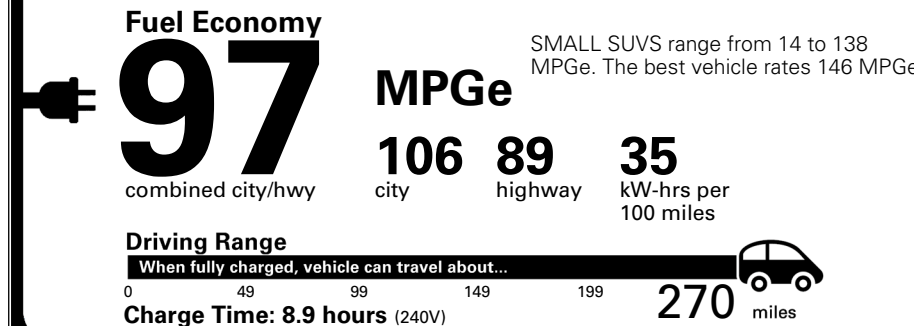

MANUFACTURER'S SUGGESTED RETAIL PRICE ▶

$ 53,000.00

COMPARE GT-LINE AWD FEATURES

Added to/in place of standard GT-Line RWD features

- Dual-Motor e-AWD (320hp, 446 lb-ft Torque)
- 20" Alloy Wheels w/ Black Finish
- Heat Pump
- Heated Steering Wheel
- Heated Rear Outboard Seats

Included
Included
Included
Included
Included

ADDITIONAL INSTALLED EQUIPMENT:

(In addition to or in place of standard features)

- Glacial White Pearl Paint
- GT-Line SynTex Suede Seat Package
- Carpeted Floor Mats
- Cargo Cover
- Cargo Tray w/Luggage Board
- Mud Guards (Special)

$495.00
$295.00
$240.00
$170.00
$140.00
$145.00

MSRP INCLUDING OPTIONS

$ 54,485.00

INLAND FREIGHT AND HANDLING

$ 1,545.00

TOTAL MANUFACTURER'S SUGGESTED RETAIL PRICE ▶

$ 56,030.00

TOTAL ADDITIONAL WEIGHT: 19.6

*Additional terms and conditions apply.

**Kia Connect may be currently unavailable for some Model Year 2022 and newer vehicles sold or purchased in Massachusetts; please see owners.kia.com for more information.

NOTE: When you purchase this vehicle, Kia America, Inc. collects personal information you provide to the dealership. For information on our collection and use of personal information and your rights, please see our Privacy Policy on www.kia.com.

EPA DOT Fuel Economy and Environment

Electric Vehicle

You save $4,000
in fuel costs over 5 years compared to the average new vehicle.

Annual fuel cost $900