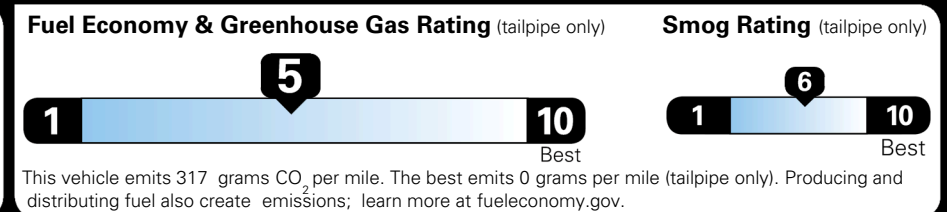

Actual results will vary for many reasons, including driving conditions and how you drive and maintain your vehicle. The average new vehicle gets 29 MPG and costs $8,500 to fuel over 5 years. Cost estimates are based on 15,000 miles per year at $ 3.30 per gallon. MPGe is miles per gasoline gallon equivalent. Vehicle emissions are a significant cause of climate change and smog.

fueleconomy.gov
Calculate personalized estimates and compare vehicles

GOVERNMENT 5-STAR SAFETY RATINGS

Overall Vehicle Score ★ ★ ★ ★ ★

Based on the combined rating of frontal, side and rollover. Should ONLY be compared to other vehicles of similar size and weight.

Frontal	Driver	★ ★ ★ ★ ★
Crash	Passenger	★ ★ ★ ★ ★
Side	Front seat	★ ★ ★ ★ ★
Crash	Rear seat	★ ★ ★ ★ ★
Rollover		★ ★ ★ ★ ★

Star ratings based on the risk of injury in a frontal impact. Should ONLY be compared to other vehicles of similar size and weight.

Star ratings based on the risk of injury in a side impact.

Star ratings based on the risk of rollover in a single-vehicle crash.

PARTS CONTENT INFORMATION

FOR VEHICLES IN THIS CAR LINE U.S./CANADIAN PARTS CONTENT: 55 %

MAJOR SOURCES OF FOREIGN PARTS: KOREA: 30%

NOTE: PARTS CONTENT DOES NOT INCLUDE FINAL ASSEMBLY, DISTRIBUTION, OR OTHER NON-PARTS COSTS.

FOR THIS VEHICLE FINAL ASSEMBLY POINT: WEST POINT, GA, USA

COUNTRY OF ORIGIN ENGINE (MOTOR): USA

TRANSMISSION: USA

*Additional terms and conditions apply.
**Kia Connect may be currently unavailable for some Model Year 2022 and newer vehicles sold or purchased in Massachusetts; please see owners.kia.com for more information.
NOTE: When you purchase this vehicle, Kia America, Inc. collects personal information you provide to the dealership. For information on our collection and use of personal information and your rights, please see our Privacy Policy on www.kia.com.

Star ratings range from 1 to 5 stars (★★★★★) with 5 being the highest.
Source: National Highway Traffic Safety Administration (NHTSA).
www.safercar.gov or 1-888-327-4236

Manufacturer's suggested retail price includes Manufacturer's recommended pre-delivery service. License and title fees, state and local taxes and other dealer installed options and accessories are not included in the manufacturer's suggested retail price.