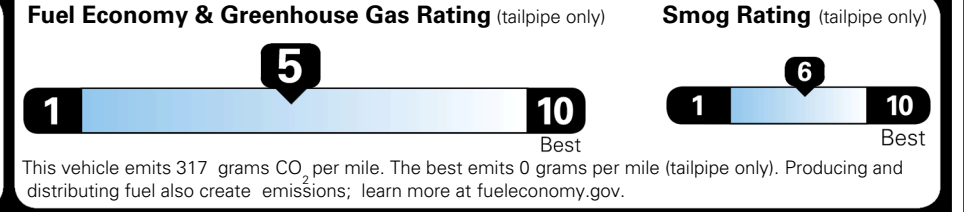

Actual results will vary for many reasons, including driving conditions and how you drive and maintain your vehicle. The average new vehicle gets 29 MPG and costs $8,500 to fuel over 5 years. Cost estimates are based on 15,000 miles per year at $ 3.30 per gallon. MPGe is miles per gasoline gallon equivalent. Vehicle emissions are a significant cause of climate change and smog.

fueleconomy.gov
Calculate personalized estimates and compare vehicles

GOVERNMENT 5-STAR SAFETY RATINGS

Overall Vehicle Score ★ ★ ★ ★ ★
Based on the combined rating of frontal, side and rollover. Should ONLY be compared to other vehicles of similar size and weight.

Frontal	Driver	★ ★ ★ ★ ★
Crash	Passenger	★ ★ ★ ★ ★
Based on the risk of injury in a frontal impact. Should ONLY be compared to other vehicles of similar size and weight.		
Side	Front seat	★ ★ ★ ★ ★
Crash	Rear seat	★ ★ ★ ★ ★
Star ratings based on the risk of injury in a side impact.		
Rollover		★ ★ ★ ★ ★
Star ratings based on the risk of rollover in a single-vehicle crash.		

Star ratings range from 1 to 5 stars (★★★★★) with 5 being the highest.
Source: National Highway Traffic Safety Administration (NHTSA).
www.safercar.gov or 1-888-327-4236

Manufacturer's suggested retail price includes Manufacturer's recommended pre-delivery service. License and title fees, state and local taxes and other dealer installed options and accessories are not included in the manufacturer's suggested retail price.

PARTS CONTENT INFORMATION

FOR VEHICLES IN THIS CAR LINE U.S./CANADIAN PARTS CONTENT: 55 %

MAJOR SOURCES OF FOREIGN PARTS: KOREA: 30%

NOTE: PARTS CONTENT DOES NOT INCLUDE FINAL ASSEMBLY, DISTRIBUTION, OR OTHER NON-PARTS COSTS.

FOR THIS VEHICLE FINAL ASSEMBLY POINT: WEST POINT, GA, USA

COUNTRY OF ORIGIN ENGINE (MOTOR): USA

TRANSMISSION: USA

*Additional terms and conditions apply.
**Kia Connect may be currently unavailable for some Model Year 2022 and newer vehicles sold or purchased in Massachusetts; please see owners.kia.com for more information.
NOTE: When you purchase this vehicle, Kia America, Inc. collects personal information you provide to the dealership. For information on our collection and use of personal information and your rights, please see our Privacy Policy on www.kia.com.