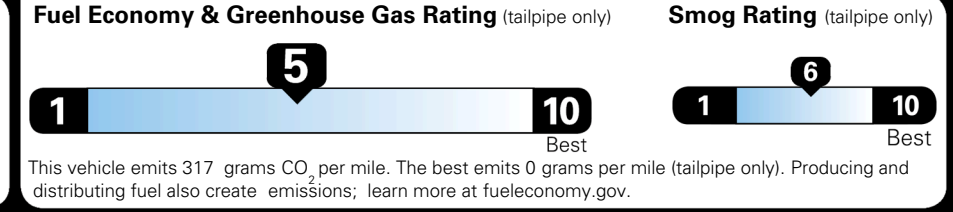

TOTAL ADDITIONAL WEIGHT: 12.2

EPA DOT Fuel Economy and Environment

Gasoline Vehicle

You spend \$250 more in fuel costs over 5 years compared to the average new vehicle.

Annual fuel cost \$1,750

Actual results will vary for many reasons, including driving conditions and how you drive and maintain your vehicle. The average new vehicle gets 29 MPG and costs \$8,500 to fuel over 5 years. Cost estimates are based on 15,000 miles per year at \$ 3.30 per gallon. MPGe is miles per gasoline gallon equivalent. Vehicle emissions are a significant cause of climate change and smog.