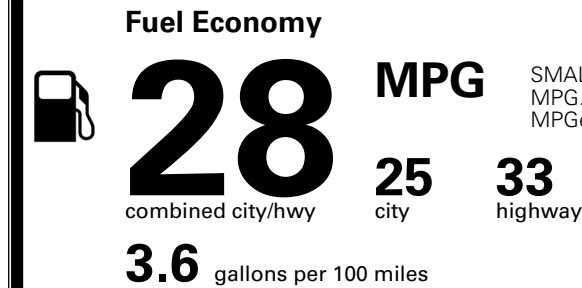

MSRP INCLUDING OPTIONS

\$ 30,590.00

INLAND FREIGHT AND HANDLING

\$ 1,495.00

TOTAL MANUFACTURER'S SUGGESTED RETAIL PRICE ►

\$ 32,085.00

*Additional terms and conditions apply.

**Kia Connect may be currently unavailable for some Model Year 2022 and newer vehicles sold or purchased in Massachusetts; please see owners.kia.com for more information.

TOTAL ADDITIONAL WEIGHT:

EPA DOT Fuel Economy and Environment

SMALL SUVs range from 14 to 138 MPG. The best vehicle rates 146 MPGe.

You spend \$250 more in fuel costs over 5 years compared to the average new vehicle.