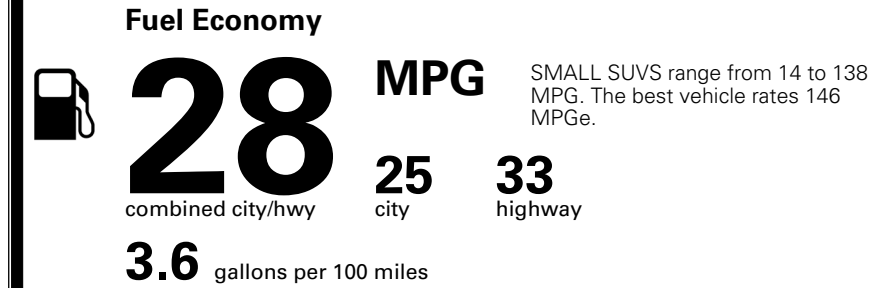

TOTAL MANUFACTURER'S SUGGESTED RETAIL PRICE ▶ \$ 33,120.00

TOTAL ADDITIONAL WEIGHT: 17.2

EPA DOT Fuel Economy and Environment

Gasoline Vehicle

You spend \$250 more in fuel costs over 5 years compared to the average new vehicle.