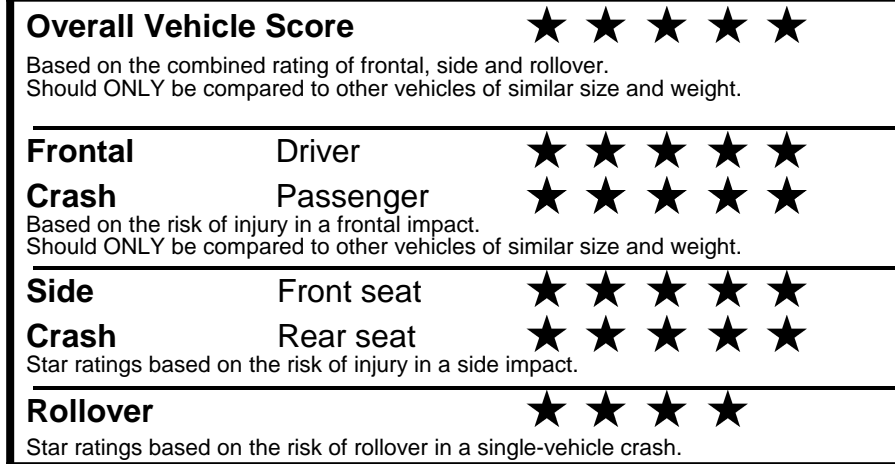

fueleconomy.gov

Calculate personalized estimates and compare vehicles

GOVERNMENT 5-STAR SAFETY RATINGS

Star ratings range from 1 to 5 stars (★★★★★) with 5 being the highest. Source: National Highway Traffic Safety Administration (NHTSA). www.safercar.gov or 1-888-327-4236