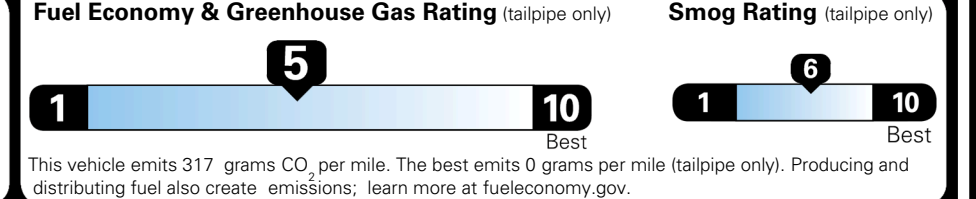

TOTAL ADDITIONAL WEIGHT:

EPA DOT Fuel Economy and Environment

Gasoline Vehicle

You spend \$250 more in fuel costs over 5 years compared to the average new vehicle.

Annual fuel cost \$1,750

Actual results will vary for many reasons, including driving conditions and how you drive and maintain your vehicle. The average new vehicle gets 29 MPG and costs \$8,500 to fuel over 5 years. Cost estimates are based on 15,000 miles per year at \$ 3.30 per gallon. MPGe is miles per gasoline gallon equivalent. Vehicle emissions are a significant cause of climate change and smog.