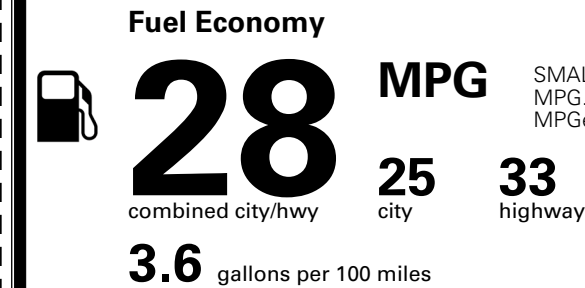

MSRP INCLUDING OPTIONS

\$ 30,590.00

INLAND FREIGHT AND HANDLING

\$ 1,495.00

TOTAL MANUFACTURER'S SUGGESTED RETAIL PRICE ▶

\$ 32,085.00

*Additional terms and conditions apply.

**Kia Connect may be currently unavailable for some Model Year 2022 and newer vehicles sold or purchased in Massachusetts; please see owners.kia.com for more information.

TOTAL ADDITIONAL WEIGHT:

EPA DOT Fuel Economy and Environment

SMALL SUVs range from 14 to 138 MPG. The best vehicle rates 146 MPGe.

You spend \$250 more in fuel costs over 5 years compared to the average new vehicle.