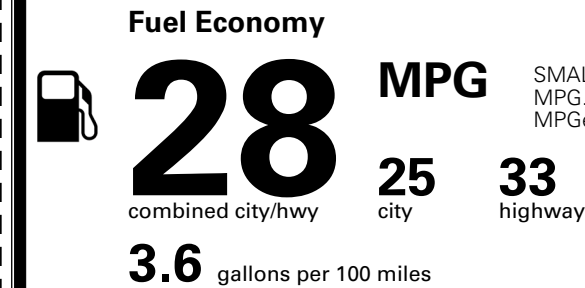

MSRP INCLUDING OPTIONS

\$ 30,590.00

INLAND FREIGHT AND HANDLING

\$ 1,495.00

TOTAL MANUFACTURER'S SUGGESTED RETAIL PRICE ►

\$ 32,085.00

*Additional terms and conditions apply.

**Kia Connect may be currently unavailable for some Model Year 2022 and newer vehicles sold or purchased in Massachusetts; please see owners.kia.com for more information.

TOTAL ADDITIONAL WEIGHT:

EPA DOT Fuel Economy and Environment

SMALL SUVs range from 14 to 138 MPG. The best vehicle rates 146 MPGe.

You spend \$250 more in fuel costs over 5 years compared to the average new vehicle.