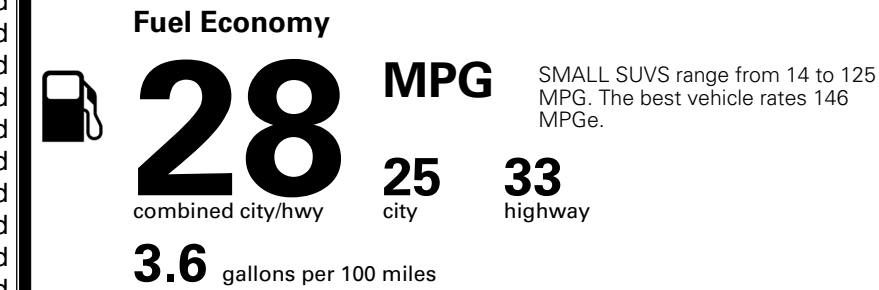

TOTAL ADDITIONAL WEIGHT: 11.6

EPA DOT Fuel Economy and Environment

Gasoline Vehicle

You spend \$250 more in fuel costs over 5 years compared to the average new vehicle.

Annual fuel cost \$1,750

Actual results will vary for many reasons, including driving conditions and how you drive and maintain your vehicle. The average new vehicle gets 29 MPG and costs \$8,500 to fuel over 5 years. Cost estimates are based on 15,000 miles per year at \$ 3.30 per gallon. MPGe is miles per gasoline gallon equivalent. Vehicle emissions are a significant cause of climate change and smog.