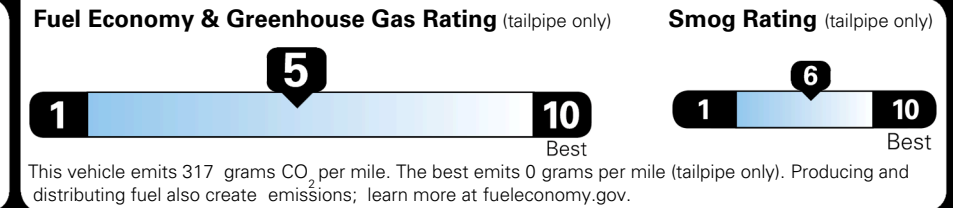

TOTAL ADDITIONAL WEIGHT: 15.1

EPA DOT Fuel Economy and Environment

Gasoline Vehicle

You spend \$250 more in fuel costs over 5 years compared to the average new vehicle.

Annual fuel cost \$1,750

Actual results will vary for many reasons, including driving conditions and how you drive and maintain your vehicle. The average new vehicle gets 29 MPG and costs \$8,500 to fuel over 5 years. Cost estimates are based on 15,000 miles per year at \$ 3.30 per gallon. MPGe is miles per gasoline gallon equivalent. Vehicle emissions are a significant cause of climate change and smog.