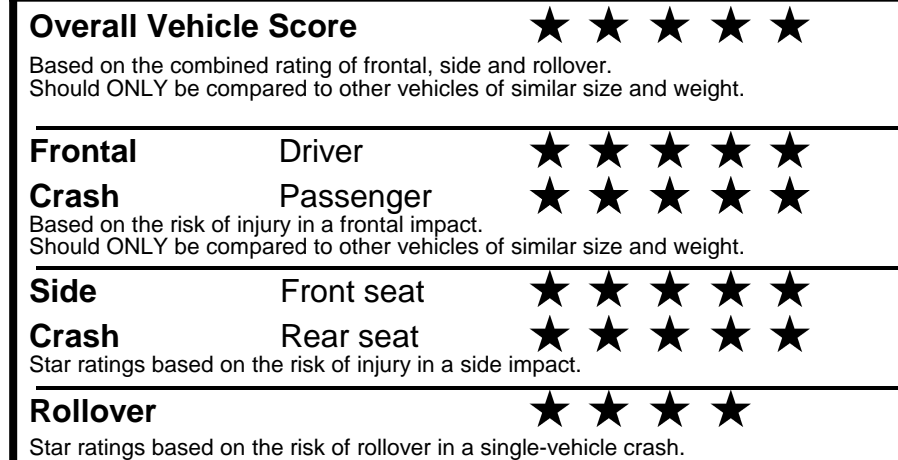

fueleconomy.gov

Calculate personalized estimates and compare vehicles

GOVERNMENT 5-STAR SAFETY RATINGS

Star ratings range from 1 to 5 stars (★★★★★) with 5 being the highest.
 Source: National Highway Traffic Safety Administration (NHTSA).
www.safercar.gov or 1-888-327-4236