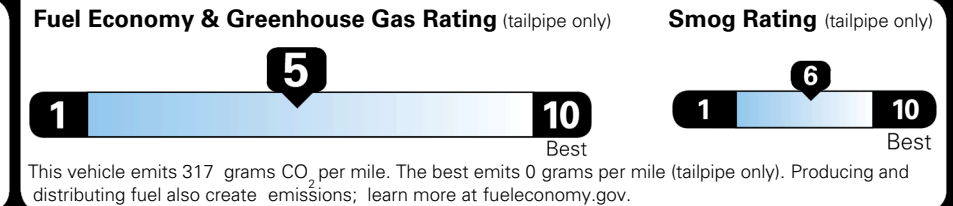

TOTAL ADDITIONAL WEIGHT:

EPA DOT Fuel Economy and Environment

Gasoline Vehicle

You spend \$250 more in fuel costs over 5 years compared to the average new vehicle.

Annual fuel cost \$1,750

Actual results will vary for many reasons, including driving conditions and how you drive and maintain your vehicle. The average new vehicle gets 29 MPG and costs \$8,500 to fuel over 5 years. Cost estimates are based on 15,000 miles per year at \$ 3.30 per gallon. MPGe is miles per gasoline gallon equivalent. Vehicle emissions are a significant cause of climate change and smog.