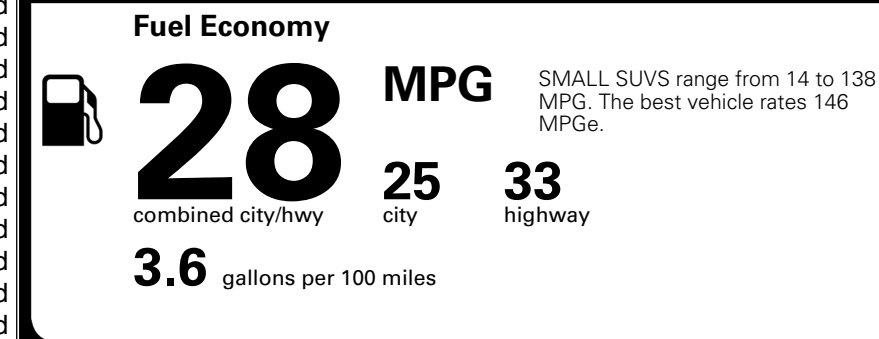

\$ 36,390.00

INLAND FREIGHT AND HANDLING

\$ 1,495.00

TOTAL MANUFACTURER'S SUGGESTED RETAIL PRICE ▶

\$ 37,885.00

TOTAL ADDITIONAL WEIGHT:

EPA DOT Fuel Economy and Environment

Gasoline Vehicle