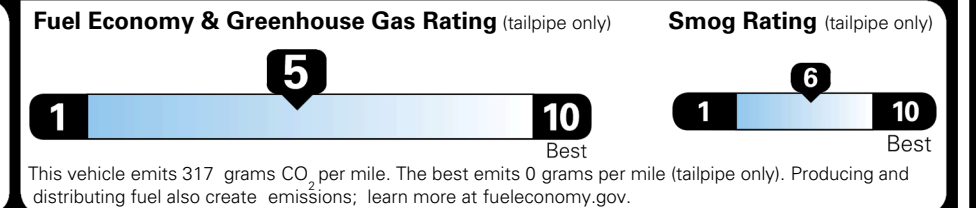

Actual results will vary for many reasons, including driving conditions and how you drive and maintain your vehicle. The average new vehicle gets 29 MPG and costs $8,500 to fuel over 5 years. Cost estimates are based on 15,000 miles per year at $ 3.30 per gallon. MPGe is miles per gasoline gallon equivalent. Vehicle emissions are a significant cause of climate change and smog.

fueleconomy.gov

Calculate personalized estimates and compare vehicles