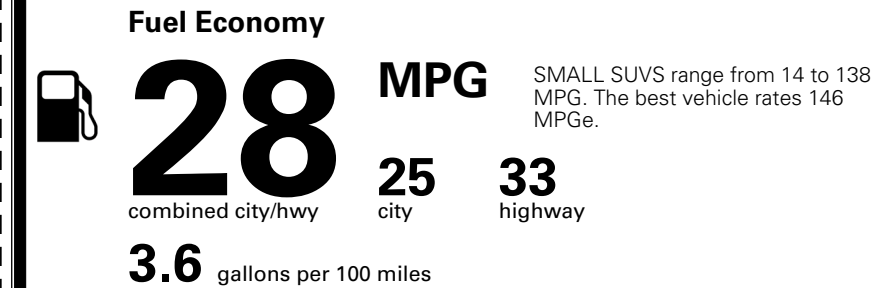

**Kia Connect may be currently unavailable for some Model Year 2022 and newer vehicles sold or purchased in Massachusetts; please see owners.kia.com for more information.

NOTE: When you purchase this vehicle, Kia America, Inc. collects personal information you provide to the dealership. For information on our collection and use of personal information and your rights, please see our Privacy Policy on www.kia.com.

MANUFACTURER'S SUGGESTED RETAIL PRICE ▶

$ 36,390.00

COMPARE SX-PRESTIGE FWD FEATURES

Added to/in place of standard SX FWD features

- 19" Alloy Wheels
- LED Fog Lights
- Blind-Spot View Monitor
- Surround View Monitor
- Parking Collision-Avoidance Assist - Reverse
- Parking Distance Warning - Side
- Power Front Passenger Seat
- Ventilated Front Seats
- Heated Steering Wheel
- Smartphone Digital Key* (Requires Kia Connect**)

Included
Included
Included
Included
Included
Included
Included
Included
Included
Included
Included

ADDITIONAL INSTALLED EQUIPMENT:

(In addition to or in place of standard features)
Cargo Mat
Carpeted Floor Mats
Cargo Cover
Auto-Dimming Mirror w/ HomeLink™
Mud Guards

$110.00
$200.00
$190.00
$375.00
$155.00

MSRP INCLUDING OPTIONS

$ 37,420.00

INLAND FREIGHT AND HANDLING

$ 1,495.00

TOTAL MANUFACTURER'S SUGGESTED RETAIL PRICE ▶

$ 38,915.00

TOTAL ADDITIONAL WEIGHT: 20.4

EPA DOT Fuel Economy and Environment

Gasoline Vehicle

You spend **$250** more in fuel costs over 5 years compared to the average new vehicle.

Annual fuel cost **$1,750**