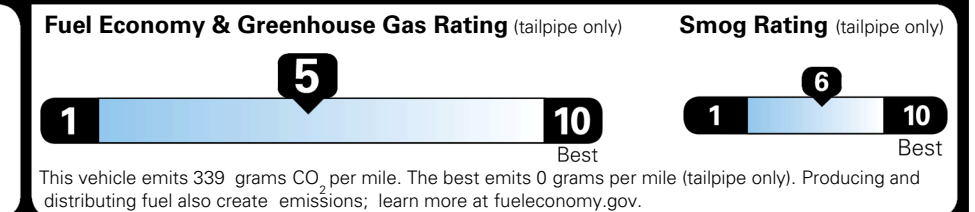

Gasoline Vehicle

You spend $1,000 more in fuel costs over 5 years compared to the average new vehicle.

Annual fuel cost $1,900

Actual results will vary for many reasons, including driving conditions and how you drive and maintain your vehicle. The average new vehicle gets 29 MPG and costs $8,500 to fuel over 5 years. Cost estimates are based on 15,000 miles per year at $ 3.30 per gallon. MPGe is miles per gasoline gallon equivalent. Vehicle emissions are a significant cause of climate change and smog.

fueleconomy.gov
Calculate personalized estimates and compare vehicles