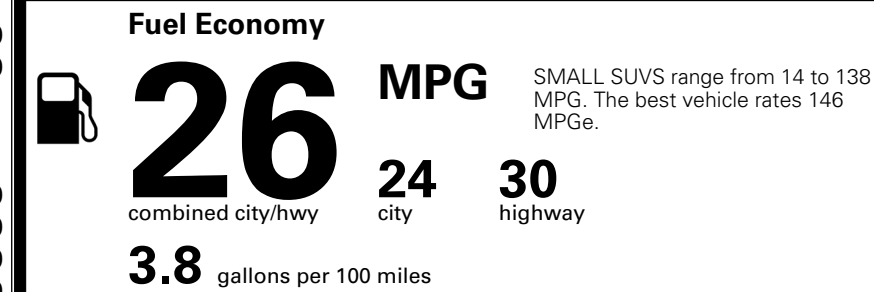

MSRP INCLUDING OPTIONS \$ 35,570.00

INLAND FREIGHT AND HANDLING \$ 1,495.00

TOTAL MANUFACTURER'S SUGGESTED RETAIL PRICE ► \$ 37,065.00

TOTAL ADDITIONAL WEIGHT: 15.5

EPA DOT Fuel Economy and Environment

Gasoline Vehicle