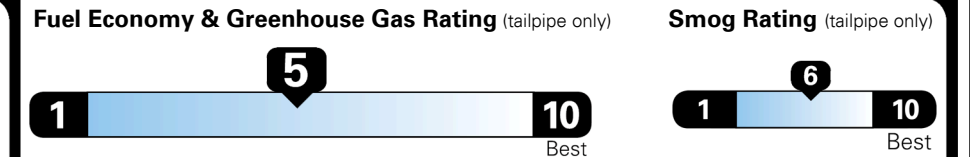

You spend **$2,500** more in fuel costs over 5 years compared to the average new vehicle.

Annual fuel cost **$2,450**