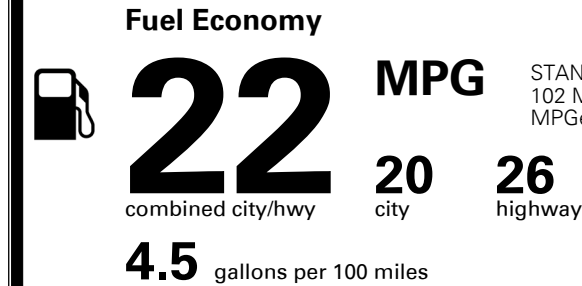

\$ 1,365.00

TOTAL MANUFACTURER'S SUGGESTED RETAIL PRICE ▶

\$ 44,250.00

TOTAL ADDITIONAL WEIGHT:

EPA DOT Fuel Economy and Environment

Gasoline Vehicle

You spend **\$2,500** more in fuel costs over 5 years compared to the average new vehicle.

Annual fuel cost **\$2,450**

This vehicle emits 398 grams CO₂ per mile. The best emits 0 grams per mile (tailpipe only). Producing and distributing fuel also create emissions; learn more at fueleconomy.gov.