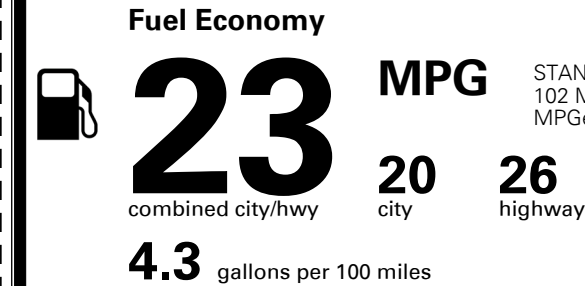

TOTAL ADDITIONAL WEIGHT:

EPA DOT Fuel Economy and Environment

Gasoline Vehicle

STANDARD SUVs range from 14 to 102 MPG. The best vehicle rates 142 MPGe.

You spend
\$1,250
 more in fuel costs
 over 5 years
 compared to the
 average new vehicle.