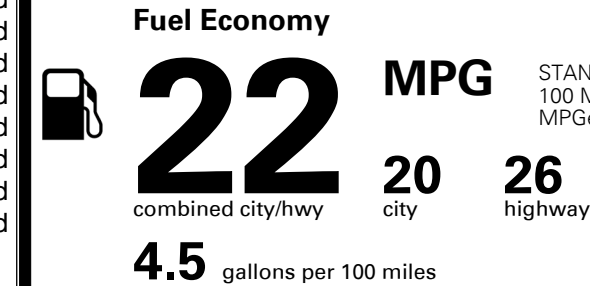

EPA DOT Fuel Economy and Environment

Gasoline Vehicle

STANDARD SUVs range from 11 to 100 MPG. The best vehicle rates 140 MPGe.

You spend
$2,500
more in fuel costs
over 5 years
compared to the
average new vehicle.

Annual fuel cost
$2,450