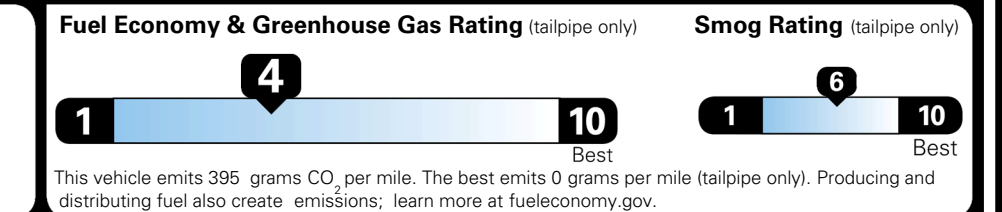

\$495.00

MSRP INCLUDING OPTIONS

\$ 44,285.00

INLAND FREIGHT AND HANDLING

\$ 1,545.00

TOTAL MANUFACTURER'S SUGGESTED RETAIL PRICE ▶

\$ 45,830.00

TOTAL ADDITIONAL WEIGHT:

EPA DOT Fuel Economy and Environment

Gasoline Vehicle

You spend \$2,500 more in fuel costs over 5 years compared to the average new vehicle.

Annual fuel cost \$2,100

Actual results will vary for many reasons, including driving conditions and how you drive and maintain your vehicle. The average new vehicle gets 29 MPG and costs \$8,000 to fuel over 5 years. Cost estimates are based on 15,000 miles per year at \$ 3.10 per gallon. MPGe is miles per gasoline gallon equivalent. Vehicle emissions are a significant cause of climate change and smog.