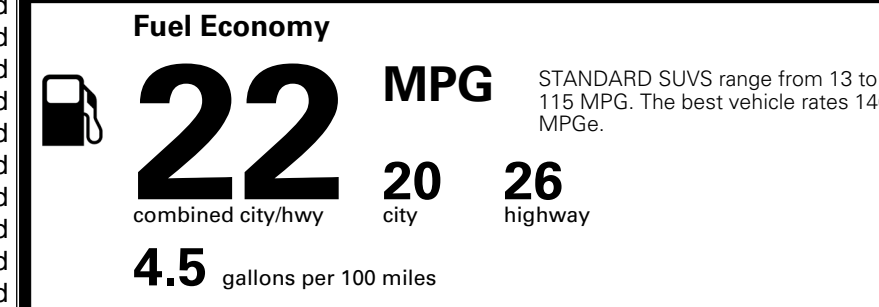

EPA DOT Fuel Economy and Environment

Gasoline Vehicle

You spend \$2,500 more in fuel costs over 5 years compared to the average new vehicle.

Annual fuel cost \$2,100

Actual results will vary for many reasons, including driving conditions and how you drive and maintain your vehicle. The average new vehicle gets 29 MPG and costs \$8,000 to fuel over 5 years. Cost estimates are based on 15,000 miles per year at \$ 3.10 per gallon. MPGe is miles per gasoline gallon equivalent. Vehicle emissions are a significant cause of climate change and smog.