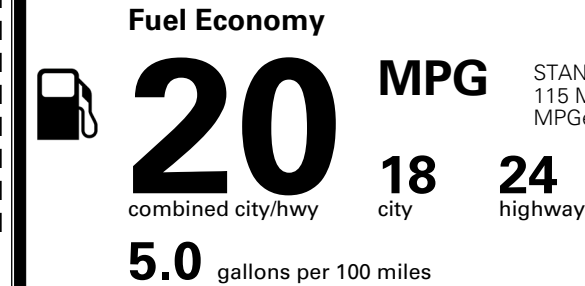

\$495.00
 \$625.00
 \$250.00
 \$200.00

MSRP INCLUDING OPTIONS

\$ 48,860.00

INLAND FREIGHT AND HANDLING

\$ 1,545.00

TOTAL MANUFACTURER'S SUGGESTED RETAIL PRICE ▶

\$ 50,405.00

TOTAL ADDITIONAL WEIGHT: 13.4

EPA DOT Fuel Economy and Environment

Gasoline Vehicle

STANDARD SUVS range from 13 to 115 MPG. The best vehicle rates 146 MPGe.

You spend
\$3,500
 more in fuel costs
 over 5 years
 compared to the
 average new vehicle.