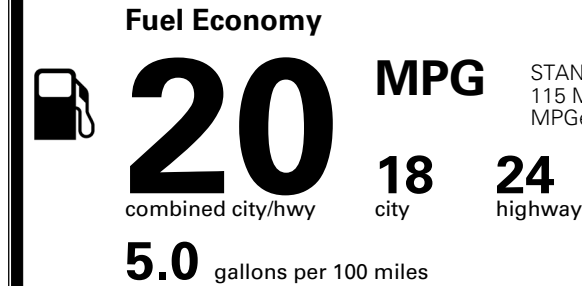

\$ 47,915.00

INLAND FREIGHT AND HANDLING

\$ 1,545.00

TOTAL MANUFACTURER'S SUGGESTED RETAIL PRICE ▶

\$ 49,460.00

TOTAL ADDITIONAL WEIGHT:

*Additional terms and conditions apply.
 **Kia Connect may be currently unavailable for some Model Year 2022 and newer vehicles sold or purchased in Massachusetts; please see owners.kia.com for more information.
 NOTE: When you purchase this vehicle, Kia America, Inc. collects personal information you provide to the dealership. For information on our collection and use of personal information and your rights, please see our Privacy Policy on www.kia.com.

EPA DOT Fuel Economy and Environment

Gasoline Vehicle

STANDARD SUVs range from 12 to 115 MPG. The best vehicle rates 146 MPGe.

You spend
\$4,000
 more in fuel costs
 over 5 years
 compared to the
 average new vehicle.