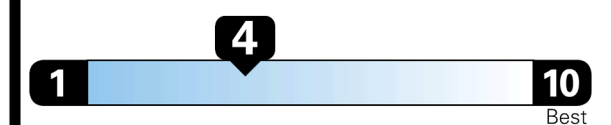

STANDARD SUVs range from 13 to 115 MPG. The best vehicle rates 146 MPGe.

You spend
\$3,500
 more in fuel costs
 over 5 years
 compared to the
 average new vehicle.

Annual fuel cost
\$2,300

Fuel Economy & Greenhouse Gas Rating (tailpipe only)