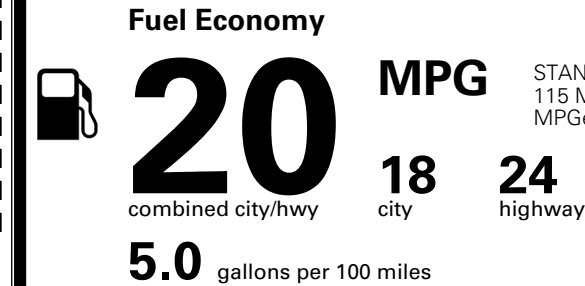

\$ 52,285.00

INLAND FREIGHT AND HANDLING

\$ 1,545.00

TOTAL MANUFACTURER'S SUGGESTED RETAIL PRICE ▶

\$ 53,830.00

TOTAL ADDITIONAL WEIGHT:

EPA DOT Fuel Economy and Environment

Gasoline Vehicle

STANDARD SUVs range from 13 to 115 MPG. The best vehicle rates 146 MPGe.

You spend
\$3,500
 more in fuel costs
 over 5 years
 compared to the
 average new vehicle.

Annual fuel cost
\$2,300

Fuel Economy & Greenhouse Gas Rating (tailpipe only)