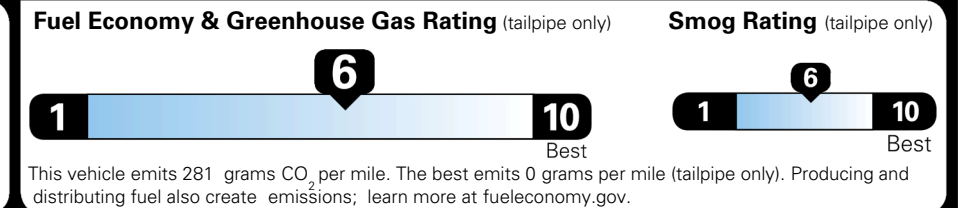

\$495.00
 \$295.00
 \$250.00

MSRP INCLUDING OPTIONS

\$ 55,530.00

INLAND FREIGHT AND HANDLING

\$ 1,545.00

TOTAL MANUFACTURER'S SUGGESTED RETAIL PRICE ▶

\$ 57,075.00

TOTAL ADDITIONAL WEIGHT: 7.3

EPA DOT Fuel Economy and Environment

Gasoline Vehicle

You save \$500
 in fuel costs over 5 years compared to the average new vehicle.

Annual fuel cost
\$1,500

Actual results will vary for many reasons, including driving conditions and how you drive and maintain your vehicle. The average new vehicle gets 29 MPG and costs \$8,000 to fuel over 5 years. Cost estimates are based on 15,000 miles per year at \$ 3.10 per gallon. MPGe is miles per gasoline gallon equivalent. Vehicle emissions are a significant cause of climate change and smog.