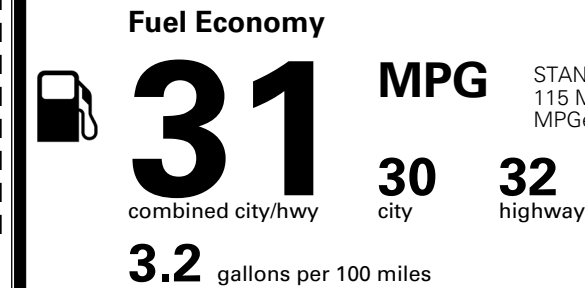

\$495.00
 \$295.00
 \$250.00

MSRP INCLUDING OPTIONS

\$ 55,530.00

INLAND FREIGHT AND HANDLING

\$ 1,545.00

TOTAL MANUFACTURER'S SUGGESTED RETAIL PRICE ▶

\$ 57,075.00

TOTAL ADDITIONAL WEIGHT: 7.3

EPA DOT Fuel Economy and Environment

Gasoline Vehicle

You save \$500
 in fuel costs over 5 years compared to the average new vehicle.

Annual fuel cost
\$1,500

Actual results will vary for many reasons, including driving conditions and how you drive and maintain your vehicle. The average new vehicle gets 29 MPG and costs \$8,000 to fuel over 5 years. Cost estimates are based on 15,000 miles per year at \$ 3.10 per gallon. MPGe is miles per gasoline gallon equivalent. Vehicle emissions are a significant cause of climate change and smog.