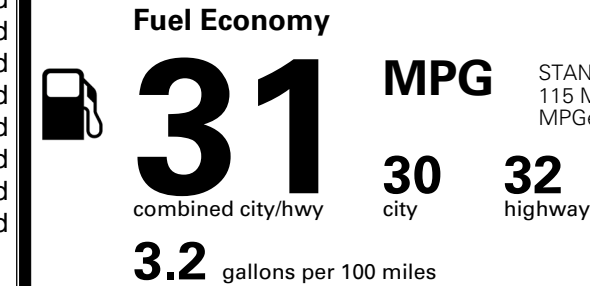

TOTAL MANUFACTURER'S SUGGESTED RETAIL PRICE ▶

\$ 57,370.00

TOTAL ADDITIONAL WEIGHT: 19.7

EPA DOT Fuel Economy and Environment

Gasoline Vehicle

You save \$500
 in fuel costs over 5 years compared to the average new vehicle.