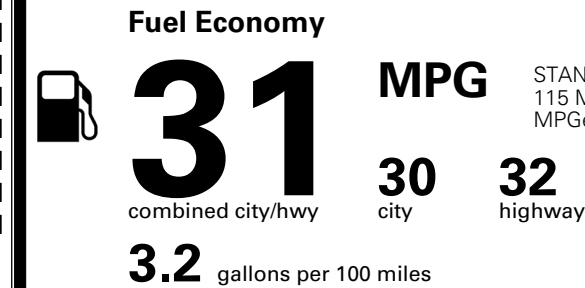

EPA DOT Fuel Economy and Environment

Gasoline Vehicle

STANDARD SUVS range from 13 to 115 MPG. The best vehicle rates 146 MPGe.

You save $500
in fuel costs over 5 years compared to the average new vehicle.

Annual fuel cost
$1,500

Fuel Economy & Greenhouse Gas Rating (tailpipe only) Smog Rating (tailpipe only)