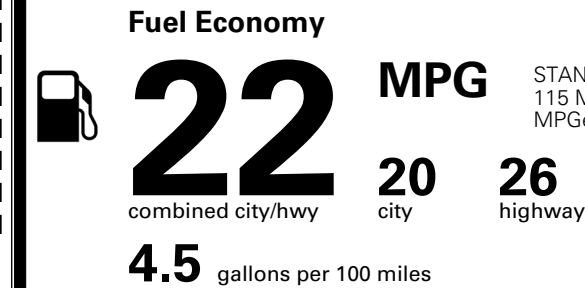

MSRP INCLUDING OPTIONS

\$ 42,835.00

INLAND FREIGHT AND HANDLING

\$ 1,545.00

TOTAL MANUFACTURER'S SUGGESTED RETAIL PRICE ▶

\$ 44,380.00

TOTAL ADDITIONAL WEIGHT: 7.2

*Additional terms and conditions apply.

EPA DOT Fuel Economy and Environment

Gasoline Vehicle

You spend
\$2,750
 more in fuel costs
 over 5 years
 compared to the
 average new vehicle.

Annual fuel cost
\$2,250

Actual results will vary for many reasons, including driving conditions and how you drive and maintain your vehicle. The average new vehicle gets 29 MPG and costs \$8,500 to fuel over 5 years. Cost estimates are based on 15,000 miles per year at \$ 3.30 per gallon. MPGe is miles per gasoline gallon equivalent. Vehicle emissions are a significant cause of climate change and smog.