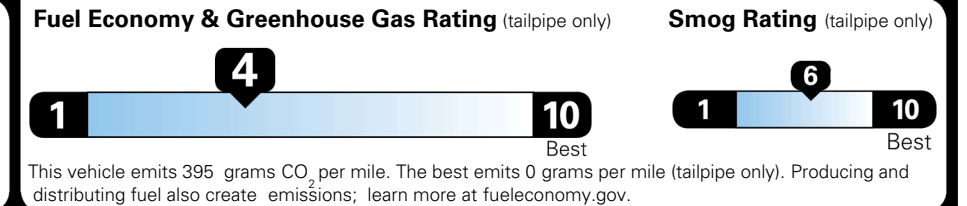

EPA DOT Fuel Economy and Environment

Gasoline Vehicle

You spend
\$2,750
 more in fuel costs
 over 5 years
 compared to the
 average new vehicle.

Annual fuel cost
\$2,250

Actual results will vary for many reasons, including driving conditions and how you drive and maintain your vehicle. The average new vehicle gets 29 MPG and costs \$8,500 to fuel over 5 years. Cost estimates are based on 15,000 miles per year at \$ 3.30 per gallon. MPGe is miles per gasoline gallon equivalent. Vehicle emissions are a significant cause of climate change and smog.