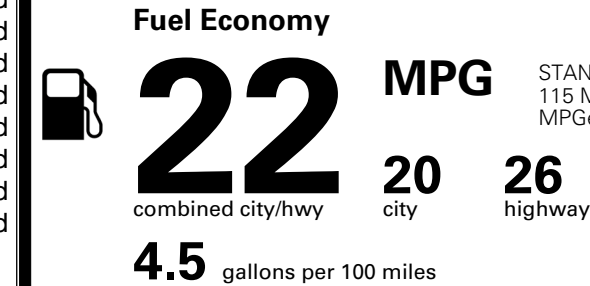

INLAND FREIGHT AND HANDLING

\$ 1,545.00

TOTAL MANUFACTURER'S SUGGESTED RETAIL PRICE ▶

\$ 44,130.00

TOTAL ADDITIONAL WEIGHT:

EPA DOT Fuel Economy and Environment

Gasoline Vehicle

You spend
\$2,500
 more in fuel costs
 over 5 years
 compared to the
 average new vehicle.