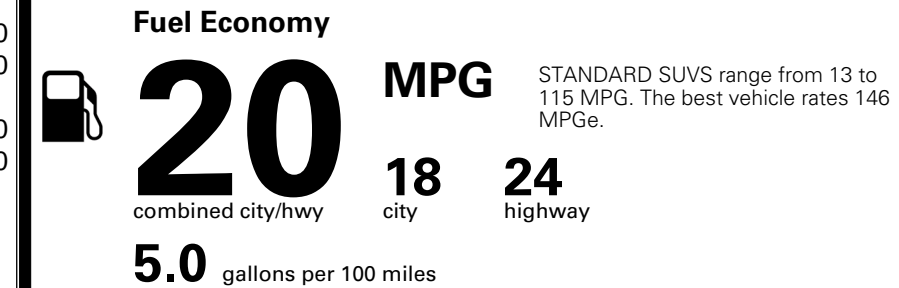

WARRANTY
 10 Year/100,000 Mile Limited Powertrain Warranty
 5 Year/60,000 Mile Limited Basic Warranty
 5 Year/60,000 Mile Roadside Assistance

MANUFACTURER'S SUGGESTED RETAIL PRICE ▶ \$ 44,090.00

ADDITIONAL INSTALLED EQUIPMENT:
 (In addition to or in place of standard features)
 Glacial White Pearl Paint \$495.00
 Towing Package \$625.00
 - Tow Hitch \$65.00
 Cargo Net \$145.00
 Mud Guards

MSRP INCLUDING OPTIONS \$ 45,420.00

INLAND FREIGHT AND HANDLING \$ 1,545.00

TOTAL MANUFACTURER'S SUGGESTED RETAIL PRICE ▶ \$ 46,965.00

TOTAL ADDITIONAL WEIGHT: 3.9

*Additional terms and conditions apply.
 **Kia Connect may be currently unavailable for some Model Year 2022 and newer vehicles sold or purchased in Massachusetts; please see owners.kia.com for more information.
 NOTE: When you purchase this vehicle, Kia America, Inc. collects personal information you provide to the dealership. For information on our collection and use of personal information and your rights, please see our Privacy Policy on www.kia.com.

EPA DOT Fuel Economy and Environment

Gasoline Vehicle

You spend \$3,500 more in fuel costs over 5 years
 compared to the average new vehicle.

Annual fuel cost \$2,300

Actual results will vary for many reasons, including driving conditions and how you drive and maintain your vehicle. The average new vehicle gets 29 MPG and costs \$8,000 to fuel over 5 years. Cost estimates are based on 15,000 miles per year at \$ 3.10 per gallon. MPGe is miles per gasoline gallon equivalent. Vehicle emissions are a significant cause of climate change and smog.