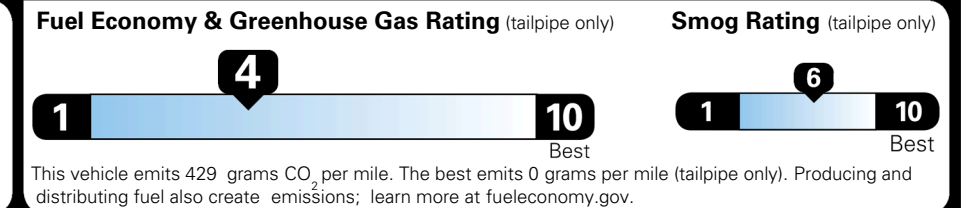

WARRANTY
 10 Year/100,000 Mile Limited Powertrain Warranty
 5 Year/60,000 Mile Limited Basic Warranty
 5 Year/60,000 Mile Roadside Assistance

MANUFACTURER'S SUGGESTED RETAIL PRICE ▶ \$ 44,090.00

ADDITIONAL INSTALLED EQUIPMENT:
 (In addition to or in place of standard features)
 Glacial White Pearl Paint \$495.00
 Towing Package \$625.00
 - Tow Hitch \$65.00
 Cargo Net \$145.00
 Mud Guards

MSRP INCLUDING OPTIONS \$ 45,420.00

INLAND FREIGHT AND HANDLING \$ 1,545.00

TOTAL MANUFACTURER'S SUGGESTED RETAIL PRICE ▶ \$ 46,965.00

TOTAL ADDITIONAL WEIGHT: 3.9

*Additional terms and conditions apply.
 **Kia Connect may be currently unavailable for some Model Year 2022 and newer vehicles sold or purchased in Massachusetts; please see owners.kia.com for more information.
 NOTE: When you purchase this vehicle, Kia America, Inc. collects personal information you provide to the dealership. For information on our collection and use of personal information and your rights, please see our Privacy Policy on www.kia.com.

EPA DOT Fuel Economy and Environment

Gasoline Vehicle

You spend \$3,500 more in fuel costs over 5 years
 compared to the average new vehicle.

Annual fuel cost \$2,300

Actual results will vary for many reasons, including driving conditions and how you drive and maintain your vehicle. The average new vehicle gets 29 MPG and costs \$8,000 to fuel over 5 years. Cost estimates are based on 15,000 miles per year at \$ 3.10 per gallon. MPGe is miles per gasoline gallon equivalent. Vehicle emissions are a significant cause of climate change and smog.