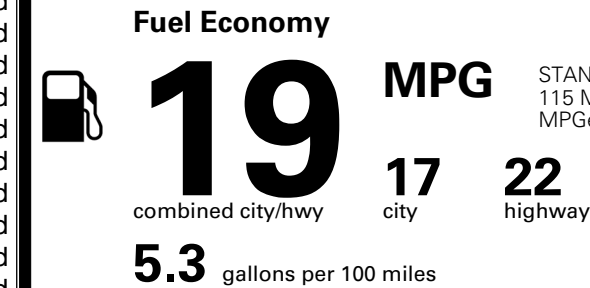

\$495.00
 \$295.00

MSRP INCLUDING OPTIONS

\$ 57,580.00

INLAND FREIGHT AND HANDLING

\$ 1,545.00

TOTAL MANUFACTURER'S SUGGESTED RETAIL PRICE ▶

\$ 59,125.00

TOTAL ADDITIONAL WEIGHT:

EPA DOT Fuel Economy and Environment

Gasoline Vehicle

STANDARD SUVs range from 13 to 115 MPG. The best vehicle rates 146 MPGe.

You spend
\$4,250
 more in fuel costs
 over 5 years
 compared to the
 average new vehicle.

Annual fuel cost
\$2,450

Fuel Economy & Greenhouse Gas Rating (tailpipe only)

Smog Rating (tailpipe only)

This vehicle emits 467 grams CO₂ per mile. The best emits 0 grams per mile (tailpipe only). Producing and distributing fuel also create emissions; learn more at fueleconomy.gov.