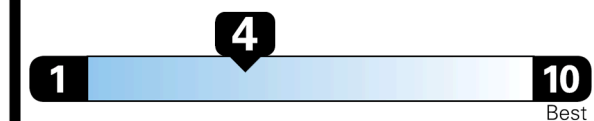

2027 TELLURIDE X-PRO SX-PRESTIGE AWD

MODEL/OPT.CODE: JAC44B5 / 12
EXTERIOR COLOR: EBONY BLACK
INTERIOR COLOR: BLACK
VEHICLE ID NUMBER: 5XYPLES17VG033314
PORT OF ENTRY: WEST POINT

Sold To: FL081
Phil Smith Kia
4250 N. FEDERAL HIGHWAY
LIGHTHOUSE POINT FL 33064

Ship To: FL081

STANDARD FEATURES

STANDARD SX-PRESTIGE AWD FEATURES

MECHANICAL
2.5L Turbo Engine; 274hp & 311 lb-ft Torque
8-Speed Automatic Transmission
All-Wheel Drive w/ Terrain Mode
Self-Leveling Rear Suspension

ADVANCED DRIVER-ASSISTANCE SYSTEMS

Forward Collision-Avoidance Assist 2
Blind-Spot Collision-Avoidance Assist
Rear Cross-Traffic Collision-Avoidance Assist
Lane Keeping Assist & Lane Following Assist 2
Safe Exit Assist & Highway Driving Assist 2
Parking Distance Warning - Forward / Reverse / Side
Parking Collision-Avoidance Assist - Reverse
Surround View Monitor & Blind-Spot View Monitor
Remote Smart Parking Assist
Navigation-Based Smart Cruise Control-Curve

SAFETY

Dual Front Advanced Airbags & Driver's Knee Airbag
Dual Front and Rear Seat-Mounted Side Airbags
Front Center & Full-Length Curtain Airbags

INTERIOR, COMFORT & CONVENIENCE

Dual 12.3" Screen Panoramic Display w/ Navigation
Head-Up Display and Ergo Motion Driver's Seat
Kia Connect w/Comp 3-Yr Ultimate.* Where Available**
SIRIUSXM® w/Free 3-Mo. Subscription*
Meridian Premium Audio System
Digital Rear View Mirror & 115V Inverter Outlet
Dual Wireless Phone Charger & HomeLink™ Garage Opener
SynTex & SynTex Suede Seating Material
Heated & Ventilated Power Adjustable Front Seats
Heated & Ventilated 2nd Row Captain's Chairs (2 Seats)
Power Tilt & Telescopic Heated Steering Wheel w/ Memory
Engineered Wood Interior Accents

EXTERIOR