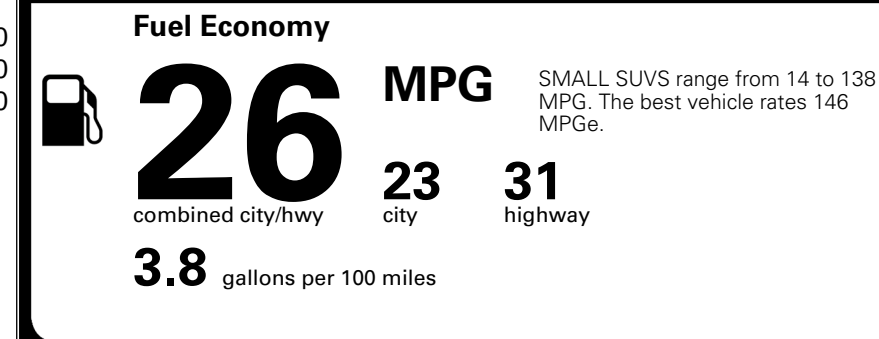

MSRP INCLUDING OPTIONS

\$ 33,185.00

INLAND FREIGHT AND HANDLING

\$ 1,495.00

TOTAL MANUFACTURER'S SUGGESTED RETAIL PRICE ▶

\$ 34,680.00

*Additional terms and conditions apply.
 **Kia Connect may be currently unavailable for some Model Year 2022 and newer vehicles sold or purchased in Massachusetts; please see owners.kia.com for more information.
 NOTE: When you purchase this vehicle, Kia America, Inc. collects personal information you provide to the dealership. For information on our collection and use of personal information and your rights, please see our Privacy Policy on www.kia.com.

TOTAL ADDITIONAL WEIGHT: 7.1

EPA DOT Fuel Economy and Environment

Gasoline Vehicle

You spend \$1,000 more in fuel costs over 5 years compared to the average new vehicle.

Annual fuel cost \$1,900

Actual results will vary for many reasons, including driving conditions and how you drive and maintain your vehicle. The average new vehicle gets 29 MPG and costs \$8,500 to fuel over 5 years. Cost estimates are based on 15,000 miles per year at \$ 3.30 per gallon. MPGe is miles per gasoline gallon equivalent. Vehicle emissions are a significant cause of climate change and smog.