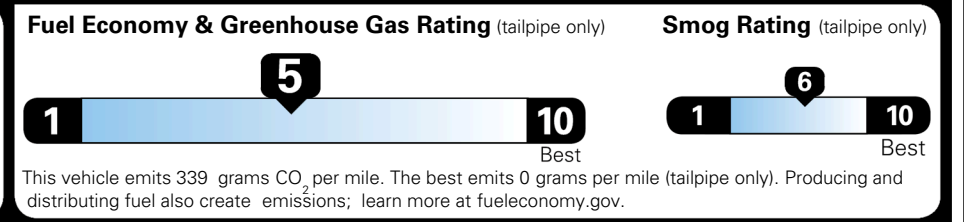

TOTAL ADDITIONAL WEIGHT: 7.1

EPA DOT Fuel Economy and Environment

Gasoline Vehicle

You spend \$1,000 more in fuel costs over 5 years compared to the average new vehicle.

Annual fuel cost \$1,900

Actual results will vary for many reasons, including driving conditions and how you drive and maintain your vehicle. The average new vehicle gets 29 MPG and costs \$8,500 to fuel over 5 years. Cost estimates are based on 15,000 miles per year at \$ 3.30 per gallon. MPGe is miles per gasoline gallon equivalent. Vehicle emissions are a significant cause of climate change and smog.