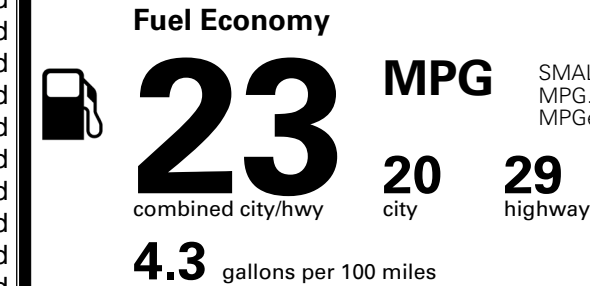

EPA DOT Fuel Economy and Environment

Gasoline Vehicle

SMALL SUVs range from 14 to 138 MPG. The best vehicle rates 146 MPGe.

You spend
\$2,250
 more in fuel costs
 over 5 years
 compared to the
 average new vehicle.