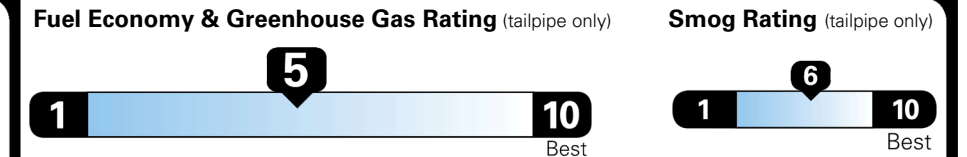

This vehicle emits 382 grams CO₂ per mile. The best emits 0 grams per mile (tailpipe only). Producing and distributing fuel also create emissions; learn more at fueleconomy.gov.

Actual results will vary for many reasons, including driving conditions and how you drive and maintain your vehicle. The average new vehicle gets 29 MPG and costs $8,500 to fuel over 5 years. Cost estimates are based on 15,000 miles per year at $ 3.30 per gallon. MPGe is miles per gasoline gallon equivalent. Vehicle emissions are a significant cause of climate change and smog.

fueleconomy.gov

Calculate personalized estimates and compare vehicles

GOVERNMENT 5-STAR SAFETY RATINGS

Overall Vehicle Score ★ ★ ★ ★ ★

Based on the combined rating of frontal, side and rollover.
Should ONLY be compared to other vehicles of similar size and weight.

Frontal Driver ★ ★ ★ ★

Crash Passenger ★ ★ ★ ★

Based on the risk of injury in a frontal impact.
Should ONLY be compared to other vehicles of similar size and weight.

Side Front seat ★ ★ ★ ★ ★

Crash Rear seat ★ ★ ★ ★ ★

Star ratings based on the risk of injury in a side impact.

Rollover ★ ★ ★ ★

Star ratings based on the risk of rollover in a single-vehicle crash.

Star ratings range from 1 to 5 stars (★★★★★) with 5 being the highest.

Source: National Highway Traffic Safety Administration (NHTSA).

www.safercar.gov or 1-888-327-4236

Manufacturer's suggested retail price includes Manufacturer's recommended pre-delivery service. License and title fees, state and local taxes and other dealer installed options and accessories are not included in the manufacturer's suggested retail price.

PARTS CONTENT INFORMATION

FOR VEHICLES IN THIS CAR LINE U.S./CANADIAN
PARTS CONTENT: 55 %

MAJOR SOURCES OF FOREIGN PARTS:
KOREA: 30%

NOTE: PARTS CONTENT DOES NOT INCLUDE FINAL ASSEMBLY, DISTRIBUTION, OR OTHER NON-PARTS COSTS.

FOR THIS VEHICLE
FINAL ASSEMBLY POINT:
WEST POINT, GA, USA

COUNTRY OF ORIGIN

ENGINE (MOTOR): USA

TRANSMISSION: KOREA

*Additional terms and conditions apply.

**Kia Connect may be currently unavailable for some Model Year 2022 and newer vehicles sold or purchased in Massachusetts; please see owners.kia.com for more information.

NOTE: When you purchase this vehicle, Kia America, Inc. collects personal information you provide to the dealership. For information on our collection and use of personal information and your rights, please see our Privacy Policy on www.kia.com.