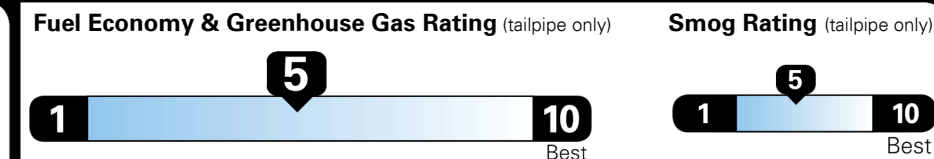

TOTAL ADDITIONAL WEIGHT: 13.6

EPA DOT Fuel Economy and Environment

Gasoline Vehicle

Fuel Economy

25 MPG
 combined city/hwy

22 MPG
 city

29 MPG
 highway

4.0 gallons per 100 miles

SMALL SUVs range from 14 to 129 MPG. The best vehicle rates 142 MPGe.

You spend \$500 more in fuel costs over 5 years compared to the average new vehicle.

Annual fuel cost \$1,400

This vehicle emits 360 grams CO₂ per mile. The best emits 0 grams per mile (tailpipe only). Producing and distributing fuel also create emissions; learn more at fueleconomy.gov.