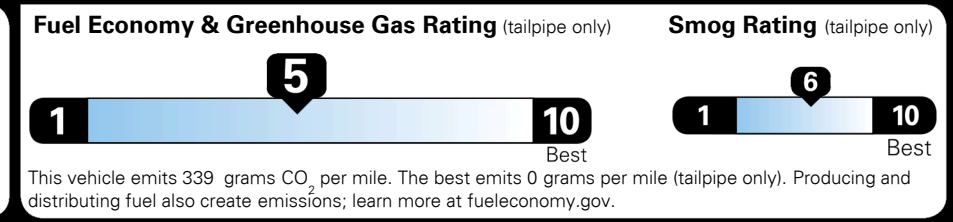

TOTAL ADDITIONAL WEIGHT:

EPA DOT Fuel Economy and Environment

Gasoline Vehicle

You spend \$500 more in fuel costs over 5 years compared to the average new vehicle.

Annual fuel cost \$2,000

Actual results will vary for many reasons, including driving conditions and how you drive and maintain your vehicle. The average new vehicle gets 28 MPG and costs \$9,500 to fuel over 5 years. Cost estimates are based on 15,000 miles per year at \$ 3.50 per gallon. MPGe is miles per gasoline gallon equivalent. Vehicle emissions are a significant cause of climate change and smog.