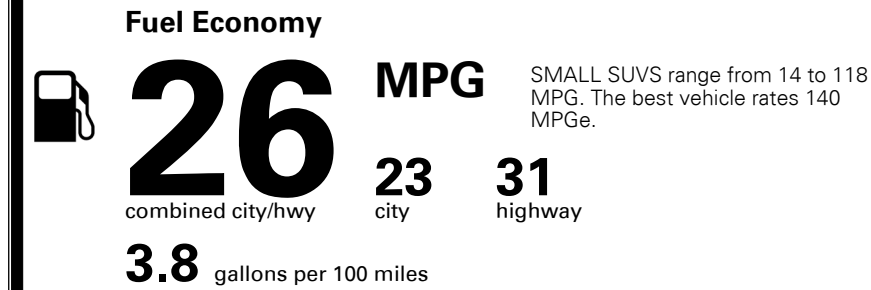

TOTAL ADDITIONAL WEIGHT:

EPA DOT Fuel Economy and Environment

Gasoline Vehicle

You spend \$500 more in fuel costs over 5 years compared to the average new vehicle.

Annual fuel cost \$2,000

Actual results will vary for many reasons, including driving conditions and how you drive and maintain your vehicle. The average new vehicle gets 28 MPG and costs \$9,500 to fuel over 5 years. Cost estimates are based on 15,000 miles per year at \$ 3.50 per gallon. MPGe is miles per gasoline gallon equivalent. Vehicle emissions are a significant cause of climate change and smog.