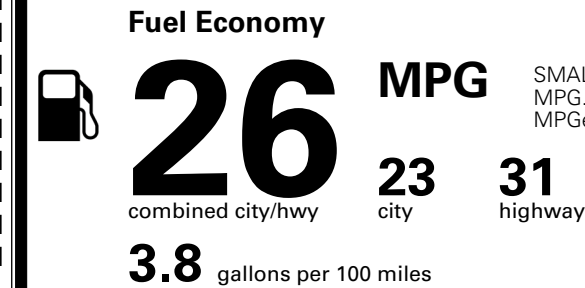

EPA DOT Fuel Economy and Environment

Gasoline Vehicle

SMALL SUVs range from 14 to 125 MPG. The best vehicle rates 146 MPGe.

You spend $1,000 more in fuel costs over 5 years compared to the average new vehicle.

Annual fuel cost $1,900

Fuel Economy & Greenhouse Gas Rating (tailpipe only) **Smog Rating** (tailpipe only)