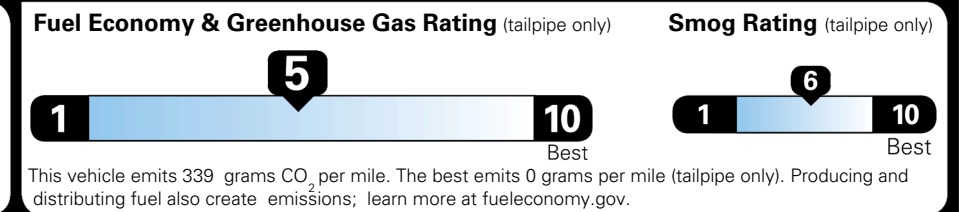

\$495.00
 \$1,300.00
 \$235.00
 \$130.00

MSRP INCLUDING OPTIONS

\$ 37,450.00

INLAND FREIGHT AND HANDLING

\$ 1,495.00

TOTAL MANUFACTURER'S SUGGESTED RETAIL PRICE ▶

\$ 38,945.00

TOTAL ADDITIONAL WEIGHT: 11.1

EPA DOT Fuel Economy and Environment

Gasoline Vehicle

You spend \$1,000 more in fuel costs over 5 years
 compared to the average new vehicle.

Annual fuel cost \$1,900

Actual results will vary for many reasons, including driving conditions and how you drive and maintain your vehicle. The average new vehicle gets 29 MPG and costs \$8,500 to fuel over 5 years. Cost estimates are based on 15,000 miles per year at \$ 3.30 per gallon. MPGe is miles per gasoline gallon equivalent. Vehicle emissions are a significant cause of climate change and smog.