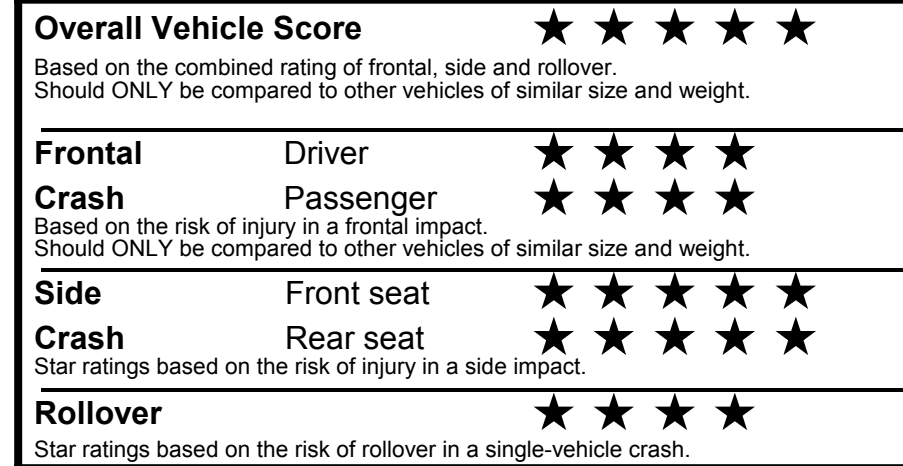

fueleconomy.gov

Calculate personalized estimates and compare vehicles

GOVERNMENT 5-STAR SAFETY RATINGS

Star ratings range from 1 to 5 stars (★★★★★) with 5 being the highest. Source: National Highway Traffic Safety Administration (NHTSA). www.safercar.gov or 1-888-327-4236