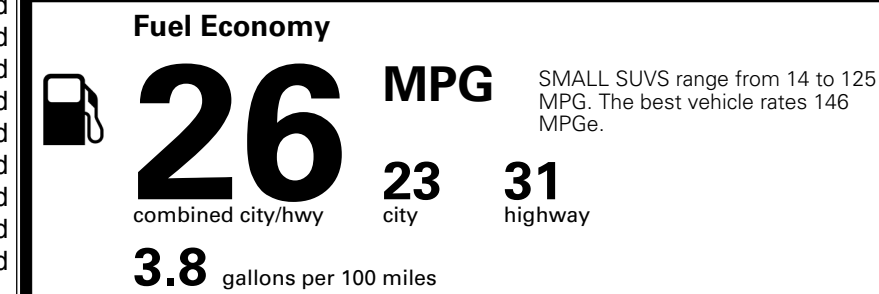

EXTERIOR

17" Alloy Wheels
LED Projector Headlights w/ Auto-On/Off
LED Positioning Lights
Power Adj. Heated Outside Mirrors w/LED Turn Signals
Compact Spare Tire

WARRANTY

10 Year/100,000 Mile Limited Powertrain Warranty
5 Year/60,000 Mile Limited Basic Warranty
5 Year/60,000 Mile Roadside Assistance

MANUFACTURER'S SUGGESTED RETAIL PRICE ▶

$ 35,290.00

COMPARE S FWD FEATURES

Added to/in place of standard LX FWD features

- 18" Alloy Wheels
- Roof Rails
- Parking Distance Warning-Forward/Reverse
- SynTex Seating Material
- Power Adj. Driver's Seat w/ Power Lumbar
- Wireless Phone Charger
- Heated Front Seats
- Dual-Zone Automatic Climate Control

Included
Included
Included
Included
Included
Included
Included
Included

ADDITIONAL INSTALLED EQUIPMENT: (In addition to or in place of standard features)

Glacial White Pearl Paint
Panoramic Sunroof Package
- Panoramic Sunroof w/ Power Sunshade
- LED Interior Lighting
Carpeted Floor Mats
Carpet Cargo Mat w/Seatback Protection

$495.00
$1,300.00
$235.00
$130.00

MSRP INCLUDING OPTIONS

$ 37,450.00

INLAND FREIGHT AND HANDLING

$ 1,495.00

TOTAL MANUFACTURER'S SUGGESTED RETAIL PRICE ▶

$ 38,945.00

TOTAL ADDITIONAL WEIGHT: 11.1

EPA DOT Fuel Economy and Environment

Gasoline Vehicle

You spend $1,000 more in fuel costs over 5 years
compared to the average new vehicle.

Annual fuel cost $1,900