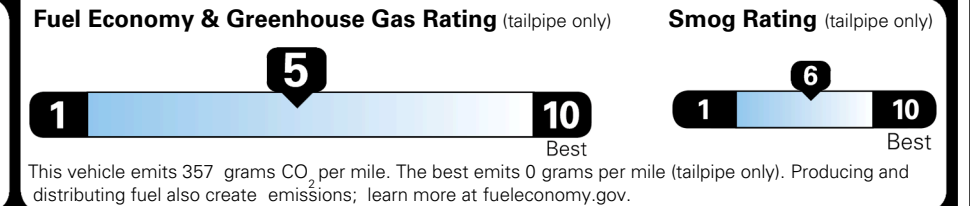

Actual results will vary for many reasons, including driving conditions and how you drive and maintain your vehicle. The average new vehicle gets 29 MPG and costs $8,500 to fuel over 5 years. Cost estimates are based on 15,000 miles per year at $ 3.30 per gallon. MPGe is miles per gasoline gallon equivalent. Vehicle emissions are a significant cause of climate change and smog.

fueleconomy.gov

Calculate personalized estimates and compare vehicles

GOVERNMENT 5-STAR SAFETY RATINGS

Overall Vehicle Score ★ ★ ★ ★ ★
Based on the combined rating of frontal, side and rollover. Should ONLY be compared to other vehicles of similar size and weight.

Frontal	Driver	★ ★ ★ ★
Crash	Passenger	★ ★ ★ ★
Based on the risk of injury in a frontal impact. Should ONLY be compared to other vehicles of similar size and weight.		
Side	Front seat	★ ★ ★ ★ ★
Crash	Rear seat	★ ★ ★ ★ ★
Star ratings based on the risk of injury in a side impact.		
Rollover		★ ★ ★ ★
Star ratings based on the risk of rollover in a single-vehicle crash.		

Star ratings range from 1 to 5 stars (★★★★★) with 5 being the highest.
Source: National Highway Traffic Safety Administration (NHTSA).
www.safercar.gov or 1-888-327-4236

Manufacturer's suggested retail price includes Manufacturer's recommended pre-delivery service. License and title fees, state and local taxes and other dealer installed options and accessories are not included in the manufacturer's suggested retail price.

PARTS CONTENT INFORMATION

FOR VEHICLES IN THIS CAR LINE U.S./CANADIAN PARTS CONTENT: 55 %

MAJOR SOURCES OF FOREIGN PARTS: KOREA: 30%

NOTE: PARTS CONTENT DOES NOT INCLUDE FINAL ASSEMBLY, DISTRIBUTION, OR OTHER NON-PARTS COSTS.

FOR THIS VEHICLE FINAL ASSEMBLY POINT: WEST POINT, GA, USA

COUNTRY OF ORIGIN
ENGINE (MOTOR): USA
TRANSMISSION: USA