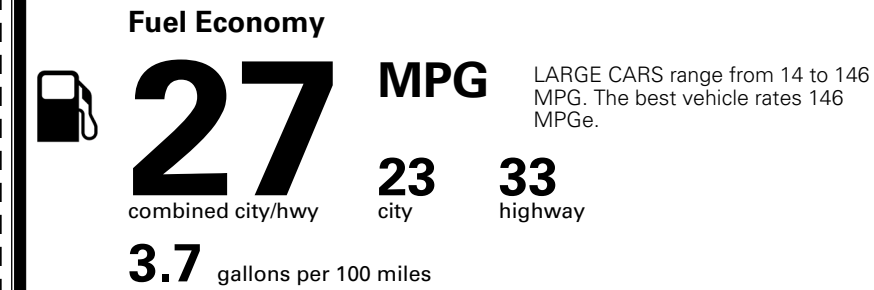

MANUFACTURER'S SUGGESTED RETAIL PRICE ▶

$ 33,590.00

COMPARE GT FWD FEATURES

Added to/in place of standard GT-Line FWD features
- 2.5L Turbo 4-cyl Engine, 290HP, 311 lb-ft torque
- 8-Speed Dual Clutch Transmission
- 19" Gloss Black Finished Alloy Wheels
- Panoramic Sunroof w/ Power Sunshade
- LED Interior Lighting
- GT Sport Design Steering Wheel w/Paddle Shifters
- Rear Air Vents
- Sport-Tuned Suspension & Quad-Tip Exhaust
- GT Brake System w/Neon Calipers

Included
Included
Included
Included
Included
Included
Included
Included
Included

ADDITIONAL INSTALLED EQUIPMENT: (In addition to or in place of standard features)

Steel Matte Gray Paint
Cargo Mat
Carpeted Floor Mats
Cargo Net

$695.00
$110.00
$200.00
$60.00

MSRP INCLUDING OPTIONS

$ 34,655.00

INLAND FREIGHT AND HANDLING

$ 1,245.00

TOTAL MANUFACTURER'S SUGGESTED RETAIL PRICE ▶

$ 35,900.00

TOTAL ADDITIONAL WEIGHT: 21.8

*Additional terms and conditions apply.

**Kia Connect may be currently unavailable for some Model Year 2022 and newer vehicles sold or purchased in Massachusetts; please see owners.kia.com for more information.

NOTE: When you purchase this vehicle, Kia America, Inc. collects personal information you provide to the dealership. For information on our collection and use of personal information and your rights, please see our Privacy Policy on www.kia.com.

EPA DOT Fuel Economy and Environment

Gasoline Vehicle

You spend $750 more in fuel costs over 5 years compared to the average new vehicle.

Annual fuel cost $1,850