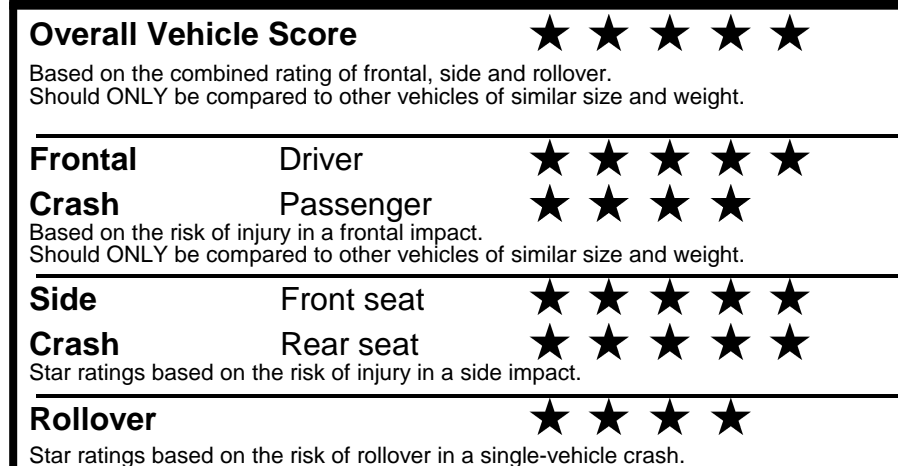

fueleconomy.gov

Calculate personalized estimates and compare vehicles

GOVERNMENT 5-STAR SAFETY RATINGS

Star ratings range from 1 to 5 stars (★★★★★) with 5 being the highest. Source: National Highway Traffic Safety Administration (NHTSA). www.safercar.gov or 1-888-327-4236