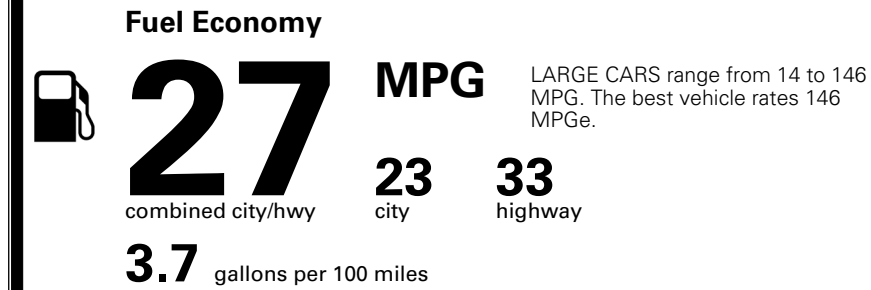

MANUFACTURER'S SUGGESTED RETAIL PRICE ▶

$ 33,590.00

COMPARE GT FWD FEATURES

Added to/in place of standard GT-Line FWD features
- 2.5L Turbo 4-cyl Engine, 290HP, 311 lb-ft torque
- 8-Speed Dual Clutch Transmission
- 19" Gloss Black Finished Alloy Wheels
- Panoramic Sunroof w/ Power Sunshade
- LED Interior Lighting
- GT Sport Design Steering Wheel w/Paddle Shifters
- Rear Air Vents
- Sport-Tuned Suspension & Quad-Tip Exhaust
- GT Brake System w/Neon Calipers

Included
Included
Included
Included
Included
Included
Included
Included
Included

ADDITIONAL INSTALLED EQUIPMENT: (In addition to or in place of standard features)

Cargo Mat
Carpeted Floor Mats
Cargo Tray
Wheel Locks

$110.00
$200.00
$130.00
$80.00

MSRP INCLUDING OPTIONS

$ 34,110.00

INLAND FREIGHT AND HANDLING

$ 1,245.00

TOTAL MANUFACTURER'S SUGGESTED RETAIL PRICE ▶

$ 35,355.00

TOTAL ADDITIONAL WEIGHT: 26.0

*Additional terms and conditions apply.

**Kia Connect may be currently unavailable for some Model Year 2022 and newer vehicles sold or purchased in Massachusetts; please see owners.kia.com for more information.

NOTE: When you purchase this vehicle, Kia America, Inc. collects personal information you provide to the dealership. For information on our collection and use of personal information and your rights, please see our Privacy Policy on www.kia.com.

EPA DOT Fuel Economy and Environment

Gasoline Vehicle

You spend **$750** more in fuel costs over 5 years compared to the average new vehicle.

Annual fuel cost **$1,850**