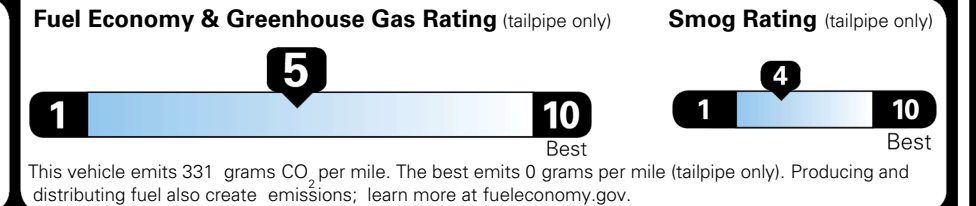

EPA DOT Fuel Economy and Environment

Gasoline Vehicle

You spend **\$750** more in fuel costs over 5 years compared to the average new vehicle.

Annual fuel cost **\$1,850**

Actual results will vary for many reasons, including driving conditions and how you drive and maintain your vehicle. The average new vehicle gets 29 MPG and costs \$8,500 to fuel over 5 years. Cost estimates are based on 15,000 miles per year at \$ 3.30 per gallon. MPGe is miles per gasoline gallon equivalent. Vehicle emissions are a significant cause of climate change and smog.