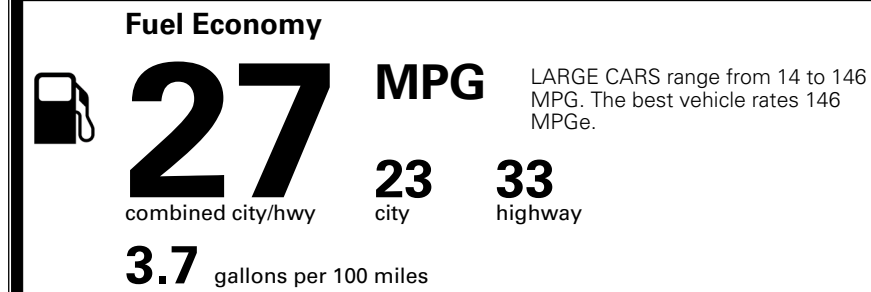

EPA DOT Fuel Economy and Environment

Gasoline Vehicle

You spend
$750
more in fuel costs
over 5 years
compared to the
average new vehicle.

Annual fuel cost
$1,850