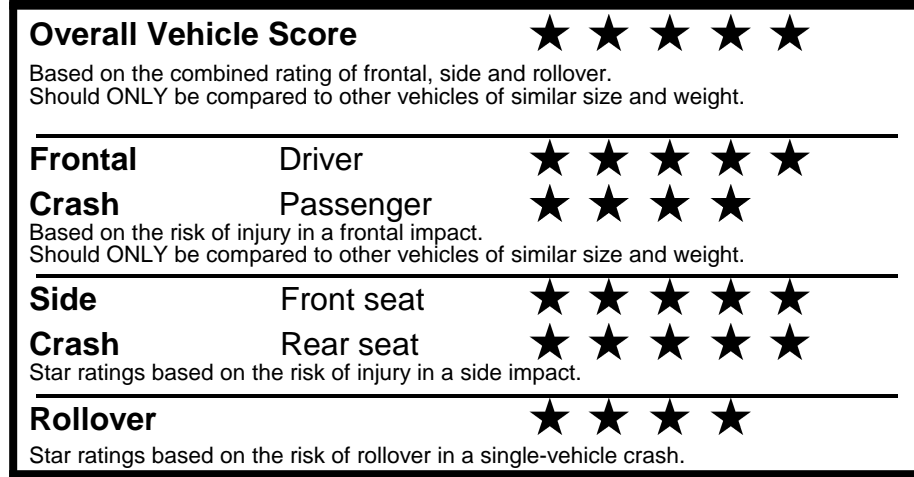

### GOVERNMENT 5-STAR SAFETY RATINGS

Star ratings range from 1 to 5 stars (★★★★★) with 5 being the highest.  
 Source: National Highway Traffic Safety Administration (NHTSA).  
[www.safercar.gov](http://www.safercar.gov) or 1-888-327-4236