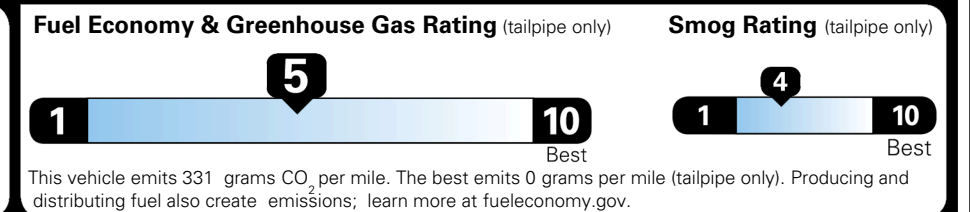

### EPA DOT Fuel Economy and Environment

Gasoline Vehicle

You spend  
**\$750**  
 more in fuel costs  
 over 5 years  
 compared to the  
 average new vehicle.

Annual fuel cost  
**\$1,850**

Actual results will vary for many reasons, including driving conditions and how you drive and maintain your vehicle. The average new vehicle gets 29 MPG and costs \$8,500 to fuel over 5 years. Cost estimates are based on 15,000 miles per year at \$ 3.30 per gallon. MPGe is miles per gasoline gallon equivalent. Vehicle emissions are a significant cause of climate change and smog.