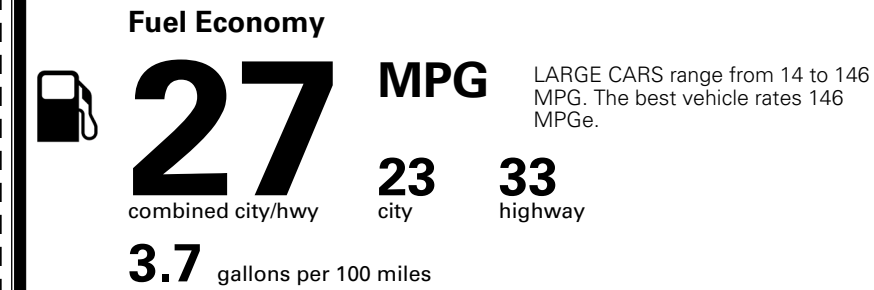

MANUFACTURER'S SUGGESTED RETAIL PRICE ▶

$ 33,590.00

COMPARE GT FWD FEATURES

Added to/in place of standard GT-Line FWD features
- 2.5L Turbo 4-cyl Engine, 290HP, 311 lb-ft torque
- 8-Speed Dual Clutch Transmission
- 19" Gloss Black Finished Alloy Wheels
- Panoramic Sunroof w/ Power Sunshade
- LED Interior Lighting
- GT Sport Design Steering Wheel w/Paddle Shifters
- Rear Air Vents
- Sport-Tuned Suspension & Quad-Tip Exhaust
- GT Brake System w/Neon Calipers

Included
Included
Included
Included
Included
Included
Included
Included
Included

ADDITIONAL INSTALLED EQUIPMENT: (In addition to or in place of standard features)

Wolf Gray Paint
Cargo Mat
Carpeted Floor Mats
Cargo Net

$495.00
$110.00
$200.00
$60.00

MSRP INCLUDING OPTIONS

$ 34,455.00

INLAND FREIGHT AND HANDLING

$ 1,245.00

TOTAL MANUFACTURER'S SUGGESTED RETAIL PRICE ▶

$ 35,700.00

TOTAL ADDITIONAL WEIGHT: 21.8

*Additional terms and conditions apply.

**Kia Connect may be currently unavailable for some Model Year 2022 and newer vehicles sold or purchased in Massachusetts; please see owners.kia.com for more information.

NOTE: When you purchase this vehicle, Kia America, Inc. collects personal information you provide to the dealership. For information on our collection and use of personal information and your rights, please see our Privacy Policy on www.kia.com.

EPA DOT Fuel Economy and Environment

Gasoline Vehicle