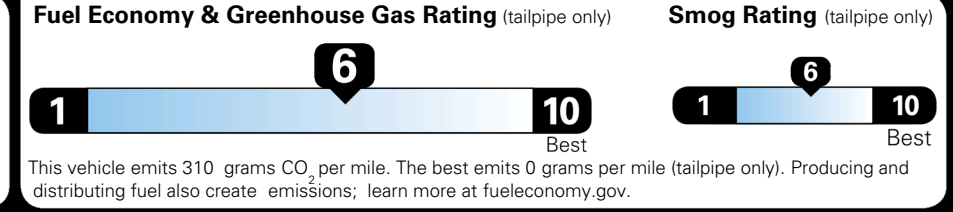

Actual results will vary for many reasons, including driving conditions and how you drive and maintain your vehicle. The average new vehicle gets 29 MPG and costs $8,500 to fuel over 5 years. Cost estimates are based on 15,000 miles per year at $ 3.30 per gallon. MPGe is miles per gasoline gallon equivalent. Vehicle emissions are a significant cause of climate change and smog.

fueleconomy.gov
Calculate personalized estimates and compare vehicles