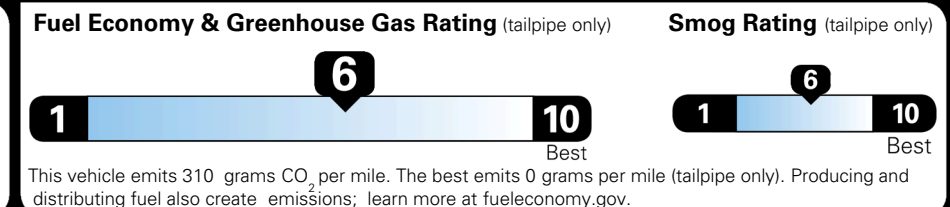

\$ 30,045.00

EPA DOT Fuel Economy and Environment

Gasoline Vehicle

You save \$0
 in fuel costs over 5 years compared to the average new vehicle.

Annual fuel cost
\$1,700

Actual results will vary for many reasons, including driving conditions and how you drive and maintain your vehicle. The average new vehicle gets 29 MPG and costs \$8,500 to fuel over 5 years. Cost estimates are based on 15,000 miles per year at \$ 3.30 per gallon. MPGe is miles per gasoline gallon equivalent. Vehicle emissions are a significant cause of climate change and smog.