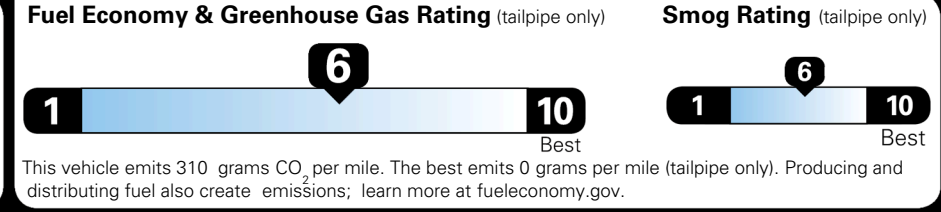

EPA DOT Fuel Economy and Environment

Gasoline Vehicle

You save \$0
 in fuel costs over 5 years compared to the average new vehicle.

Annual fuel cost
\$1,700

Actual results will vary for many reasons, including driving conditions and how you drive and maintain your vehicle. The average new vehicle gets 29 MPG and costs \$8,500 to fuel over 5 years. Cost estimates are based on 15,000 miles per year at \$ 3.30 per gallon. MPGe is miles per gasoline gallon equivalent. Vehicle emissions are a significant cause of climate change and smog.